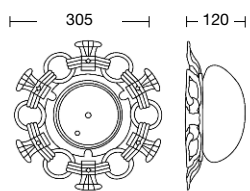

**NERO GOFFRATO
E VARIANTI**

Colori disponibili:
NN = nero goffrato
NO = nero-oro
NA = nero-argento
NR = nero-rame
NB = nero-bronzo
NV = nero-verde

Per GRIGIO ANTRACITE e BIANCO GOFFRATO vedere le condizioni riportate nel listino prezzi.

Corpo: alluminio pressofuso

Diffusore: vetro ambra

**BLACK MATT
AND VARIANTS**

Colours available:
NN = black matt
NO = black-gold
NA = black-silver
NR = black-copper
NB = black-bronze
NV = black-green

For ANTHRACITE GREY and WHITE MATT refer to conditions on the pricing list.

Body: die cast aluminium

Diffuser: amber glass

Viteria esterna in acciaio inox.
Tasselli di fissaggio inclusi
(lampadina non inclusa).
Specifiche bracci e pali a pag. 294-297.
Accessori a pag. 298-300.

External screws: stainless steel.
Anchorage screws included
(bulbs not included).
Arms and poles details on page 294-297.
Accessories on page 298-300.

281