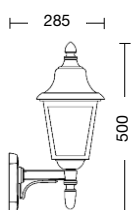

**Diffuser:** glass

**VT** = transparent glass (standard)  
**VS** = satin glass (on request, refer to conditions on the pricing list)

Viteria esterna in acciaio inox.  
 Tasselli di fissaggio inclusi  
 (lampadina non inclusa).  
 Specifiche bracci e pali a pag. 294-297.  
 Accessori a pag. 298-300.

External screws: stainless steel.  
 Anchorage screws included  
 (bulbs not included).  
 Arms and poles details on page 294-297.  
 Accessories on page 298-300.

**E27 75W**

**E27 23W**

**4121A-B17**  
**4121R-B17**  
 B17

Art. **4122A-B17** nero verde (NV) - VS

Art. **4121R-B17** nero oro (NO) - VT

**Art. 4128R/1L**  
nero bronzo (NB) - VS - palo P03  
h 1160 mm - ø 250 mm

**Art. 4129R/1L**  
nero bronzo (NB) - VS - palo P04  
h 1780 mm - ø 250 mm

Art. **4121A-B28** nero bronzo (NB) - VS

Art. **4122R-B28** nero verde (NV) - VT

**Aryel**  
media nero

**Art. 4130R/1L**  
nero verde (NV) - VT - palo P05  
h 2140 mm - ø 260 mm

**Art. 4130R/2L**  
nero verde (NV) - VT - braccio B28 - palo P05  
h 2190 mm - ø 690 mm