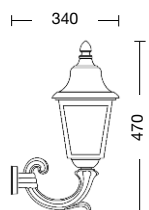

**Diffuser:** glass

**VT** = transparent glass (standard)  
**VS** = satin glass (on request, refer to conditions on the pricing list)

Viteria esterna in acciaio inox.  
 Tasselli di fissaggio inclusi  
 (lampadina non inclusa).  
 Specifiche bracci e pali a pag. 294-297.  
 Accessori a pag. 298-300.

External screws: stainless steel.  
 Anchorage screws included  
 (bulbs not included).  
 Arms and poles details on page 294-297.  
 Accessories on page 298-300.

**E27 75W**

**E27 23W**

**4121A-B17**  
**4121R-B17**  
 B17

**4121A-B19**  
**4121R-B19**  
 B19

**4121A-B28**  
**4121R-B28**  
 B28

**4122A-B17**  
**4122R-B17**  
 B17

**4122A-B19**  
**4122R-B19**  
 B19

**4122A-B28**  
**4122R-B28**  
 B28

**4123A**  
**4123R**

Art. **4121A-B28** nero bronzo (NB) - VS

Art. **4122R-B28** nero verde (NV) - VT

**Aryel**  
media nero

**Art. 4130R/1L**  
nero verde (NV) - VT - palo P05  
h 2140 mm - ø 260 mm

**Art. 4130R/2L**  
nero verde (NV) - VT - braccio B28 - palo P05  
h 2190 mm - ø 690 mm