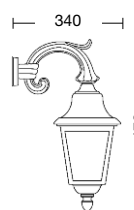

External screws: stainless steel.  
 Anchorage screws included  
 (bulbs not included).  
 Arms and poles details on page 294-297.  
 Accessories on page 298-300.

**E27 75W**

**E27 23W**

**4121A-B17**  
**4121R-B17**  
 B17

**4121A-B19**  
**4121R-B19**  
 B19

**4121A-B28**  
**4121R-B28**  
 B28

**4122A-B17**  
**4122R-B17**  
 B17

**4122A-B19**  
**4122R-B19**  
 B19

**4122A-B28**  
**4122R-B28**  
 B28

**4123A**  
**4123R**