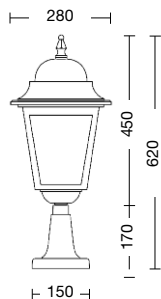

For ANTHRACITE GREY and WHITE MATT refer to conditions on the pricing list.

Body: die cast aluminium

Diffuser: glass

VT = transparent glass (standard)
VS = satin glass (on request, refer to conditions on the pricing list)

 **E27 75W**

 **E27 23W**

CE IP43   

4008-B8
B8

4008-B13
B13

4009-B8
B8

4009-B13
B13

4013

4013-PL

4017

4035/1L
P05

4036/1L
P06

4036/2L
4036/3L
B8-P06

4037/2L
4037/3L
B8-P10

Art. **4008-B13** nero argento (NA) - VT

Art. **4008-B8** nero rame (NR) - VT

Athena grande nero

Art. **4036/1L**
nero rame (NR) - VT - palo P06
h 2520 mm - ø 280 mm

Art. **4036/2L**
nero rame (NR) - VT - braccio B8 - palo P06
h 2640 mm - ø 960 mm

Art. **4037/3L** nero verde (NV) - VT - braccio B8 - palo P10