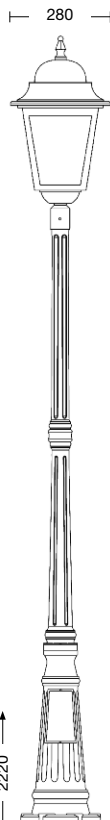

Corpo: alluminio pressofuso

Diffusore: vetro

VT = vetro trasparente (standard)
VS = vetro sabbato (su richiesta, vedere le condizioni riportate nel listino prezzi)

BLACK MATT
AND VARIANTS

Colours available:
NN = black matt
NO = black-gold
NA = black-silver
NR = black-copper
NB = black-bronze
NV = black-green

For ANTHRACITE GREY and WHITE MATT refer to conditions on the pricing list.

Body: die cast aluminium

Diffuser: glass

VT = transparent glass (standard)
VS = satin glass (on request, refer to conditions on the pricing list)

4013-PL

4017

4035/1L
P05

4036/1L
P06

4036/2L
4036/3L
B8-P06

4037/2L
4037/3L
B8-P10

Art. **4008-B13** nero argento (NA) - VT

Art. **4008-B8** nero rame (NR) - VT

Athena grande nero

Art. **4036/1L**
nero rame (NR) - VT - palo P06
h 2520 mm - ø 280 mm

Art. **4036/2L**
nero rame (NR) - VT - braccio B8 - palo P06
h 2640 mm - ø 960 mm

Art. **4037/3L** nero verde (NV) - VT - braccio B8 - palo P10