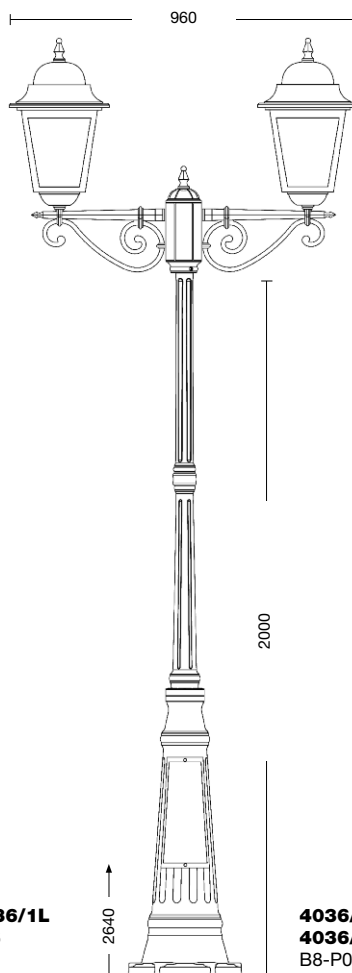

For ANTHRACITE GREY and WHITE MATT refer to conditions on the pricing list.

Body: die cast aluminium

Diffuser: glass

VT = transparent glass (standard)
VS = satin glass (on request, refer to conditions on the pricing list)

 **E27 75W**

 **E27 23W**

CE IP43   

4008-B8
B8

4008-B13
B13

4009-B8
B8

4009-B13
B13

4013

4013-PL

4017

4035/1L
P05

4036/1L
P06

4036/2L
4036/3L
B8-P06

4037/2L
4037/3L
B8-P10

Art. **4008-B13** nero argento (NA) - VT

Art. **4008-B8** nero rame (NR) - VT

Athena grande nero

Art. **4036/1L**
nero rame (NR) - VT - palo P06
h 2520 mm - ø 280 mm

Art. **4036/2L**
nero rame (NR) - VT - braccio B8 - palo P06
h 2640 mm - ø 960 mm

Art. **4037/3L** nero verde (NV) - VT - braccio B8 - palo P10