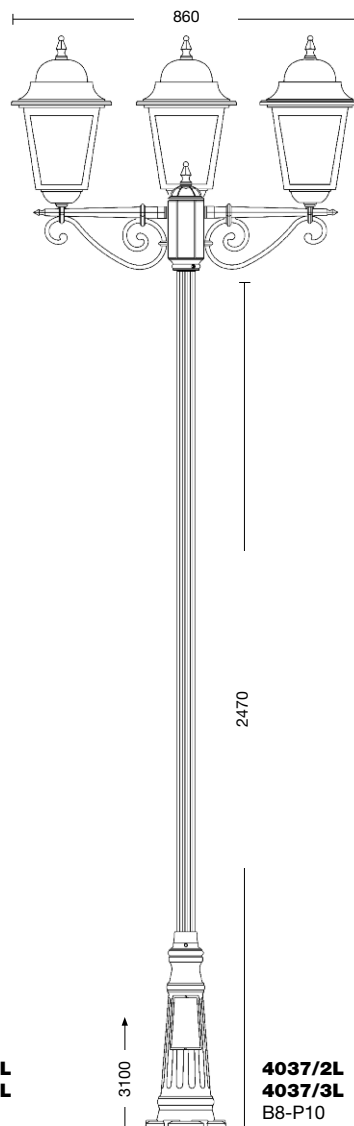

For ANTHRACITE GREY and WHITE MATT refer to conditions on the pricing list.

Body: die cast aluminium

Diffuser: glass

VT = transparent glass (standard)
VS = satin glass (on request, refer to conditions on the pricing list)

 **E27 75W**

 **E27 23W**

CE IP43   

4008-B8
B8

4008-B13
B13

4009-B8
B8

4009-B13
B13

4013

4013-PL

4017

4035/1L
P05

4036/1L
P06

4036/2L
4036/3L
B8-P06

4037/2L
4037/3L
B8-P10

Art. **4008-B13** nero argento (NA) - VT

Art. **4008-B8** nero rame (NR) - VT

Athena grande nero

Art. **4036/1L**
nero rame (NR) - VT - palo P06
h 2520 mm - ø 280 mm

Art. **4036/2L**
nero rame (NR) - VT - braccio B8 - palo P06
h 2640 mm - ø 960 mm

Art. **4037/3L** nero verde (NV) - VT - braccio B8 - palo P10