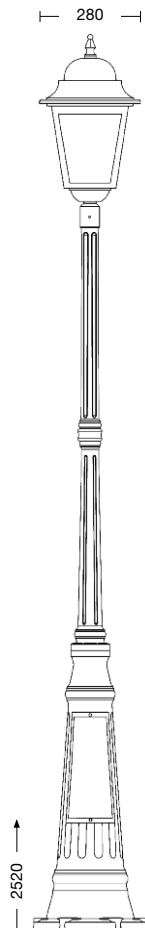

Corpo: alluminio pressofuso

Diffusore: vetro

VT = vetro trasparente (standard)
VS = vetro sabbato (su richiesta, vedere le condizioni riportate nel listino prezzi)

BLACK MATT
AND VARIANTS

Colours available:
NN = black matt
NO = black-gold
NA = black-silver
NR = black-copper
NB = black-bronze
NV = black-green

For ANTHRACITE GREY and WHITE MATT refer to conditions on the pricing list.

Body: die cast aluminium

Diffuser: glass

VT = transparent glass (standard)
VS = satin glass (on request, refer to conditions on the pricing list)

4013-PL

4017

4035/1L
P05

4036/1L
P06

4036/2L
4036/3L
B8-P06

4037/2L
4037/3L
B8-P10

Art. **4008-B13** nero argento (NA) - VT

Art. **4008-B8** nero rame (NR) - VT

Athena grande nero

Art. **4036/1L**
nero rame (NR) - VT - palo P06
h 2520 mm - ø 280 mm

Art. **4036/2L**
nero rame (NR) - VT - braccio B8 - palo P06
h 2640 mm - ø 960 mm

Art. **4037/3L** nero verde (NV) - VT - braccio B8 - palo P10