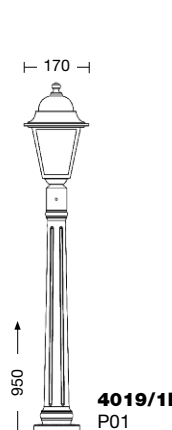

For ANTHRACITE GREY and WHITE MATT refer to conditions on the pricing list.

Body: die cast aluminium

Diffuser: glass

VT = transparent glass (standard)
VS = satin glass (on request, refer to conditions on the pricing list)

E27 60W

E27 15W

per la misura micron e art. 4000

E27 20W

per la misura piccola

Athena micron

4002
B9

4003
B9

4010

4010-PL

4014

Athena piccola

4000
Lanterna a parete
(diffusore: policarbonato)
(diffuser: polycarbonate)

4004
B10

4005
B10

4011

4011-PL

4015

4019/1L
P01

4021/1L
P03

Art. 4000 nero verde (NV)

Art. 4002 nero rame (NR) - VT

Art. 4004 nero oro (NO) - VS