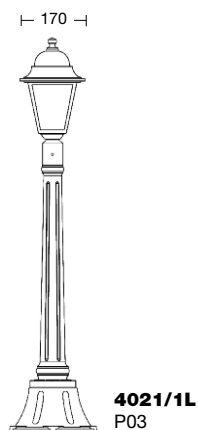

For ANTHRACITE GREY and WHITE MATT refer to conditions on the pricing list.

Body: die cast aluminium

Diffuser: glass

VT = transparent glass (standard)
VS = satin glass (on request, refer to conditions on the pricing list)

E27 60W

E27 15W

per la misura micron e art. 4000

E27 20W

per la misura piccola

Athena micron

4002
B9

4003
B9

4010

4010-PL

4014

Athena piccola

4000
Lanterna a parete
(diffusore: policarbonato)
(diffuser: polycarbonate)

4004
B10

4005
B10

4011

4011-PL

4015

4019/1L
P01

4021/1L
P03

Art. 4000 nero verde (NV)

Art. 4002 nero rame (NR) - VT

Art. 4004 nero oro (NO) - VS