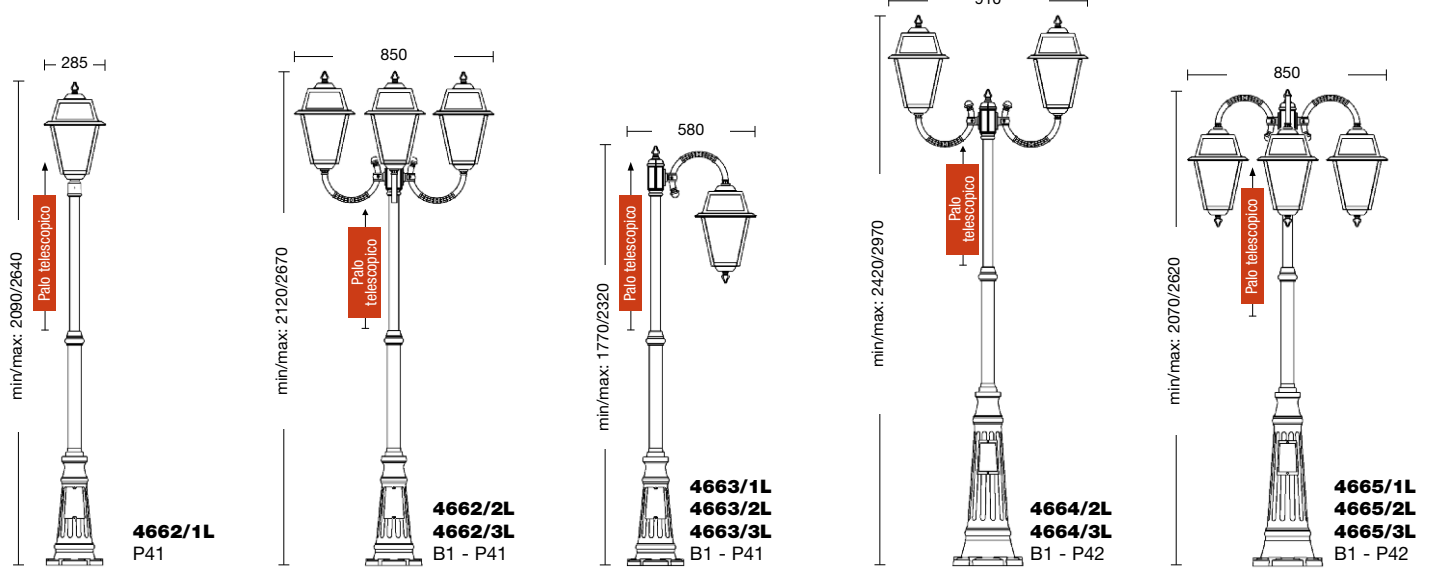

For ANTHRACITE GREY and WHITE MATT refer to conditions on the pricing list.

Body: die cast aluminium

Diffuser: glass

VT = transparent glass (standard)
VS = satin glass (on request, refer to conditions on the pricing list)

Viteria esterna in acciaio inox. Tasselli di fissaggio inclusi (lampadina non inclusa).
 Specifiche bracci e pali a pag. 294-297.
 Accessori a pag. 298-300.

External screws: stainless steel. Anchorage screws included (bulbs not included).
 Arms and poles details on page 294-297.
 Accessories on page 298-300.

Calipso nero

Art. **4653** nero (NN) - VT

Art. **4656/1L**
nero rame (NR) - VT - palo P05
h 2230 mm - ø 285 mm

Art. **4652-B18** nero rame (NR) - VT

Art. **4651-B8** nero oro (NO) - VT

Art. **4663/1L**
nero verde (NV) - VT - braccio B1 - palo P41
h min/max 1770/2320 mm