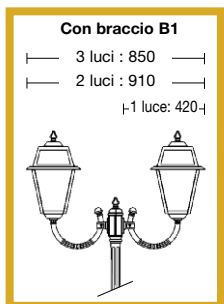

Corpo: alluminio pressofuso

Diffusore: vetro

VT = vetro trasparente (standard)
VS = vetro sabbiato (su richiesta, vedere le condizioni riportate nel listino prezzi)

**BLACK MATT
AND VARIANTS**

Colours available:
NN = black matt
NO = black-gold
NA = black-silver
NR = black-copper
NB = black-bronze
NV = black-green

For ANTHRACITE GREY and WHITE MATT refer to conditions on the pricing list.

Body: die cast aluminium

Diffuser: glass

VT = transparent glass (standard)
VS = satin glass (on request, refer to conditions on the pricing list)

Calipso nero

Art. **4653** nero (NN) - VT

Art. **4656/1L**
nero rame (NR) - VT - palo P05
h 2230 mm - ø 285 mm

Art. **4652-B18** nero rame (NR) - VT

Art. **4651-B8** nero oro (NO) - VT

Art. **4663/1L**
nero verde (NV) - VT - braccio B1 - palo P41
h min/max 1770/2320 mm

Art. **4665/2L**
nero verde (NV) - VT - braccio B1 - palo P42
h min/max 2070/2620 mm

Art. **4657/3L** nero rame (NR) - VS - braccio B1 - palo P06