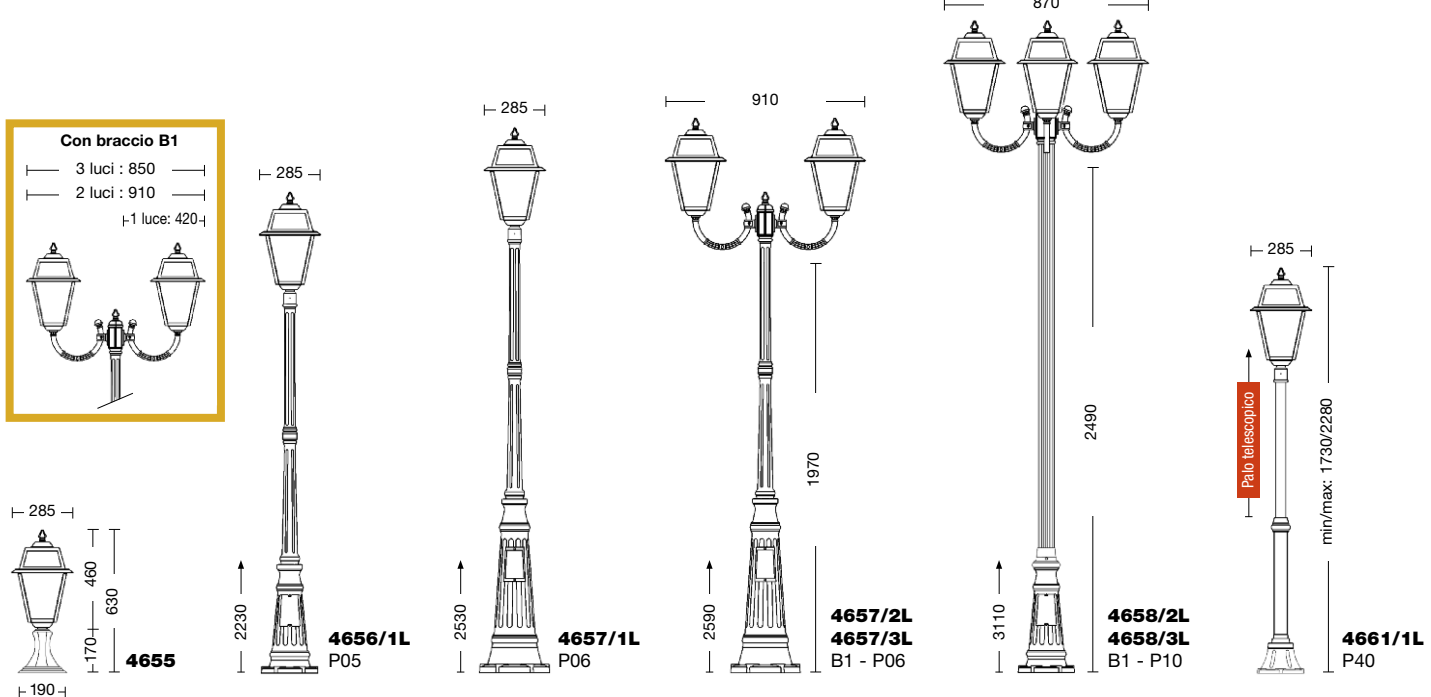

For ANTHRACITE GREY and WHITE MATT refer to conditions on the pricing list.

Body: die cast aluminium

Diffuser: glass

VT = transparent glass (standard)
VS = satin glass (on request, refer to conditions on the pricing list)

Calipso nero

Art. **4653** nero (NN) - VT

Art. **4656/1L**
nero rame (NR) - VT - palo P05
h 2230 mm - ø 285 mm

Art. **4652-B18** nero rame (NR) - VT

Art. **4651-B8** nero oro (NO) - VT

Art. **4663/1L**
nero verde (NV) - VT - braccio B1 - palo P41
h min/max 1770/2320 mm

Art. **4665/2L**
nero verde (NV) - VT - braccio B1 - palo P42
h min/max 2070/2620 mm

Art. **4657/3L** nero rame (NR) - VS - braccio B1 - palo P06