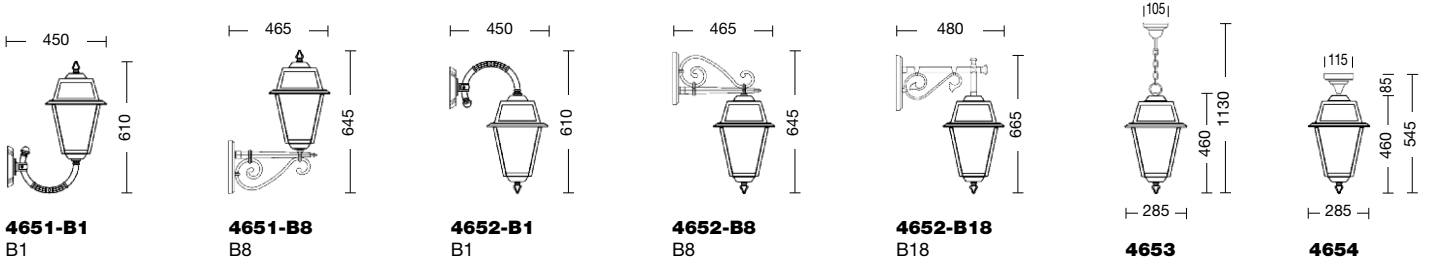

For ANTHRACITE GREY and WHITE MATT refer to conditions on the pricing list.

Body: die cast aluminium

Diffuser: glass

VT = transparent glass (standard)
VS = satin glass (on request, refer to conditions on the pricing list)

Viteria esterna in acciaio inox. Tasselli di fissaggio inclusi (lampadina non inclusa).
 Specifiche bracci e pali a pag. 294-297.
 Accessori a pag. 298-300.

External screws: stainless steel. Anchorage screws included (bulbs not included).
 Arms and poles details on page 294-297.
 Accessories on page 298-300.

Calipso nero

Art. **4653** nero (NN) - VT

Art. **4656/1L**
nero rame (NR) - VT - palo P05
h 2230 mm - ø 285 mm

Art. **4652-B18** nero rame (NR) - VT

Art. **4651-B8** nero oro (NO) - VT

Art. **4663/1L**
nero verde (NV) - VT - braccio B1 - palo P41
h min/max 1770/2320 mm

Art. **4665/2L**
nero verde (NV) - VT - braccio B1 - palo P42
h min/max 2070/2620 mm

Art. **4657/3L** nero rame (NR) - VS - braccio B1 - palo P06