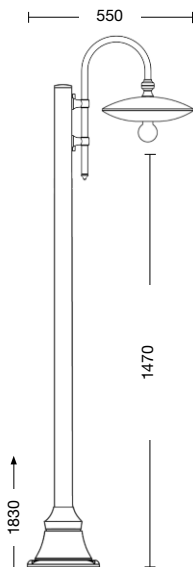

For BLACK MATT and WHITE MATT refer to conditions on the pricing list.

Body: die cast aluminium
Hats available (to specify):
A = aluminium hat
R = dark brunished copper hat
(on request, clear copper hat)

Guarnizione in silicone aggiuntiva sul portalampe per una maggiore protezione.
Additional silicone protection on lamp holder.

E27 75W

E27 23W

6401A
6401R
B3

6402A
6402R

6402A-PL
6402R-PL

6403A/1L
6403R/1L
6403A/2L
6403R/2L
B3-P26

Art. **6401R** antracite rame (AR)

Art. **6401A** grigio antracite (AN)

Art. **6405A/1L**
grigio antracite (AN) - braccio B3 - palo P28
h 2330 mm - ø 550 mm

Art. **6406A/2L**
grigio antracite (AN) - braccio B3 - palo P25
h 2480 mm - ø 880 mm

Art. **6410R/3L** grigio antracite (AN) - braccio B3 - palo P32