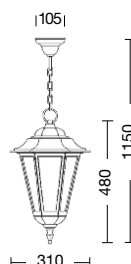

For ANTHRACITE GREY and WHITE MATT refer to conditions on the pricing list.

Body: die cast aluminium

Diffuser: glass

VT = transparent glass (standard)
VS = satin glass (on request, refer to conditions on the pricing list)

fischer
I SISTEMI DI FISSAGGIO

Viteria esterna in acciaio inox.
 Tasselli di fissaggio inclusi (lampadina non inclusa).
 Specifiche bracci e pali a pag. 294-297.
 Accessori a pag. 298-300.

External screws: stainless steel.
 Anchorage screws included (bulbs not included).
 Arms and poles details on page 294-297.
 Accessories on page 298-300.

 **E27 75W**

 **E27 23W**

CE IP43    

5005-B8
B8

5005-B13
B13

5006-B8
B8

5006-B13
B13

5009

5009-PL

5012

Art. **5012** nero rame (NR) - VT

5030/1L
P05

5031/1L
P06

5031/2L
5031/3L
B8-P06

Art. **5005-B13** nero verde (NV) - VT

Art. **5030/1L** nero rame (NR) - VT
palo P05
h 2250 mm - ø 310 mm