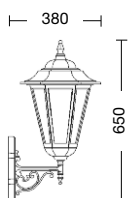

5005-B13
B13