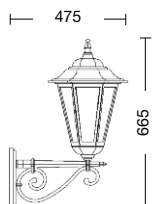

Dafne grande nero

LIBERTI LAMP

Creazioni Luce

NERO GOFFRATO
E VARIANTI

Colori disponibili:
NN = nero goffrato
NO = nero-oro
NA = nero-argento
NR = nero-rame
NB = nero-bronzo
NV = nero-verde

Per GRIGIO ANTRACITE e BIANCO GOFFRATO vedere le condizioni riportate nel listino prezzi.

Corpo: alluminio pressofuso

Diffusore: vetro

VT = vetro trasparente (standard)
VS = vetro sabbato (su richiesta, vedere le condizioni riportate nel listino prezzi)

BLACK MATT
AND VARIANTS

Colours available:
NN = black matt
NO = black-gold
NA = black-silver
NR = black-copper
NB = black-bronze
NV = black-green

For ANTHRACITE GREY and WHITE MATT refer to conditions on the pricing list.

Body: die cast aluminium

Diffuser: glass

VT = transparent glass (standard)
VS = satin glass (on request, refer to conditions on the pricing list)

fischer
I SISTEMI DI FISSAGGIO

Viteria esterna in acciaio inox.
Tasselli di fissaggio inclusi (lampadina non inclusa).
Specifiche bracci e pali a pag. 294-297.
Accessori a pag. 298-300.

External screws: stainless steel.
Anchorage screws included (bulbs not included).
Arms and poles details on page 294-297.
Accessories on page 298-300.

E27 75W

E27 23W

CE IP43

5005-B8
B8