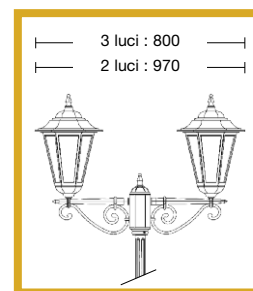

For ANTHRACITE GREY and WHITE MATT refer to conditions on the pricing list.

Body: die cast aluminium

Diffuser: glass

VT = transparent glass (standard)
VS = satin glass (on request, refer to conditions on the pricing list)

5009-PL

5012

Art. **5012** nero rame (NR) - VT

5030/1L
P05

5031/1L
P06

5031/2L
5031/3L
B8-P06

Art. **5005-B13** nero verde (NV) - VT

Art. **5030/1L** nero rame (NR) - VT
palo P05
h 2250 mm - ø 310 mm