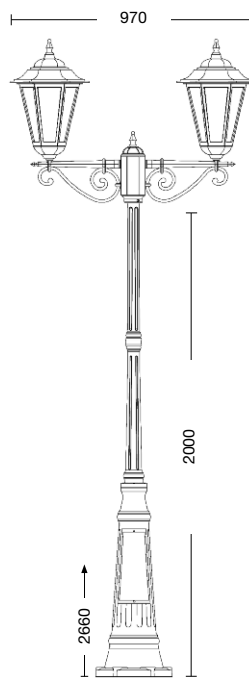

Corpo: alluminio pressofuso

Diffusore: vetro

VT = vetro trasparente (standard)
VS = vetro sabbato (su richiesta, vedere le condizioni riportate nel listino prezzi)

BLACK MATT
AND VARIANTS

Colours available:
NN = black matt
NO = black-gold
NA = black-silver
NR = black-copper
NB = black-bronze
NV = black-green

For ANTHRACITE GREY and WHITE MATT refer to conditions on the pricing list.

Body: die cast aluminium

Diffuser: glass

VT = transparent glass (standard)
VS = satin glass (on request, refer to conditions on the pricing list)

 **E27 75W**

 **E27 23W**

CE IP43    

5005-B8
B8

5005-B13
B13

5006-B8
B8

5006-B13
B13

5009

5009-PL

5012

Art. **5012** nero rame (NR) - VT

5030/1L
P05

5031/1L
P06

5031/2L
5031/3L
B8-P06

Art. **5005-B13** nero verde (NV) - VT

Art. **5030/1L** nero rame (NR) - VT
palo P05
h 2250 mm - ø 310 mm