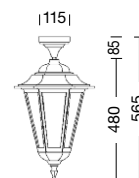

For ANTHRACITE GREY and WHITE MATT refer to conditions on the pricing list.

Body: die cast aluminium

Diffuser: glass

VT = transparent glass (standard)
VS = satin glass (on request, refer to conditions on the pricing list)

5009-PL

5012

Art. **5012** nero rame (NR) - VT

5030/1L
P05

5031/1L
P06

5031/2L
5031/3L
B8-P06

Art. **5005-B13** nero verde (NV) - VT

Art. **5030/1L** nero rame (NR) - VT
palo P05
h 2250 mm - ø 310 mm