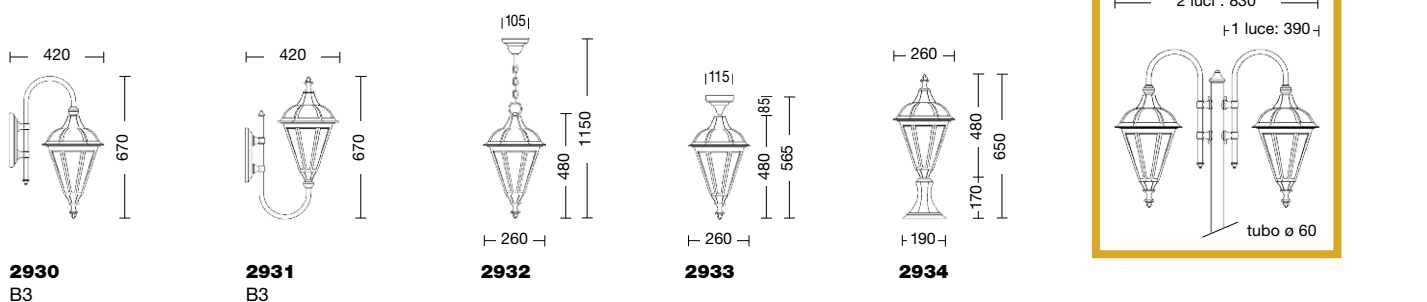

For ANTHRACITE GREY and WHITE MATT refer to conditions on the pricing list.

Body: die cast aluminium

Diffuser: transparent polycarbonate

Viteria esterna in acciaio inox.
 Tasselli di fissaggio inclusi (lampadina non inclusa).
 Specifiche bracci e pali a pag. 294-297.
 Accessori a pag. 298-300.

External screws: stainless steel.
 Anchorage screws included (bulbs not included).
 Arms and poles details on page 294-297.
 Accessories on page 298-300.

E27 75W

E27 23W

Art. 2930 nero verde (NV)

Demetra nero

Art. **2950/1L**
nero rame (NR) - palo P21
h 2190 mm - ø 260 mm

Art. **2941/2L**
nero rame (NR) - braccio B3 - palo P23
h 2750 mm - ø 830 mm

Art. 2946/3+1L nero (NN) - braccio B3 - palo P25