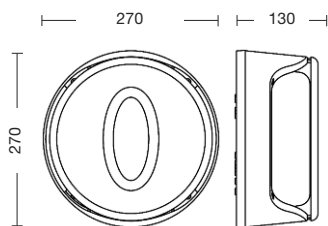

Anchorage screws included (bulbs not included).

 **E27 60W**

 **E27 20W**

CE IP43   

9150

9151

Art. **9151** grigio antracite (AN)

Art. **9150/GR** grigio alluminio (GR)