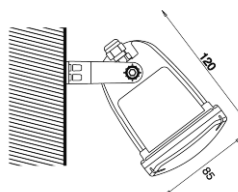

Picchetto: picchetto per ancoraggio al terreno in termoplastico alta resistenza.

Viteria esterna: acciaio inox Pressacavo M12,5 (per cavo da 4 a 7 mm²).

Body: Housing in high resistant 850° thermoplastic G.F. 30% and rubber-gasket molded together in double injection.

External screws: stainless steel Cable gland M12,5 (for cable from 4 to 7 mm²).

Picchetto incluso
Spike included

OUR PARTNER

ILLUMINA[®] by IVELA[®]

ART.	LAMPADA WATT	ATTACCO	CORPO/BODY
I.1106	FSQ 1x26W ☛ inclusa	G24q-3	grigio/grey