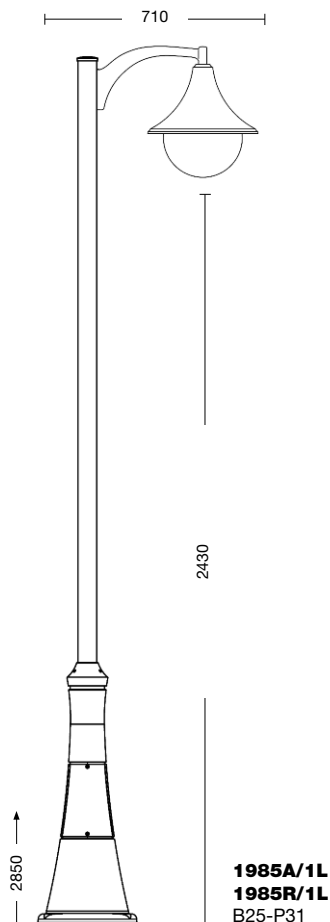

**Body:** die cast aluminium

Hats available (to specify):

- A** = aluminium hat
- R** = dark brunished copper hat  
(on request, clear copper hat)

**Diffuser:** acrylic; S25 = globe d. 250 mm

Colours available (to specify):

- SO** = opal globe
- SF** = smoked globe
- SP** = prismatic globe
- ST** = transparent globe

Viteria esterna in acciaio inox.  
Tasselli di fissaggio inclusi  
(lampadina non inclusa).  
Specifiche bracci e pali a pag. 294-297.  
Accessori a pag. 298-300.

External screws: stainless steel.  
Anchorage screws included  
(bulbs not included).  
Arms and poles details on page 294-297.  
Accessories on page 298-300.

**E27 100W**

**E27 23W**

Art. **1981R** grigio antracite (AN) - SO

Art. **1981A** grigio antracite (AN) - SF

**Giove** antracite

Art. **1985A/1L**  
grigio antracite (AN) - SO - braccio B25 - palo P31  
h 2850 mm - ø 710 mm

Art. **1985A/2L**  
grigio antracite (AN) - SO - braccio B25 - palo P31  
h 2850 mm - ø 1100 mm