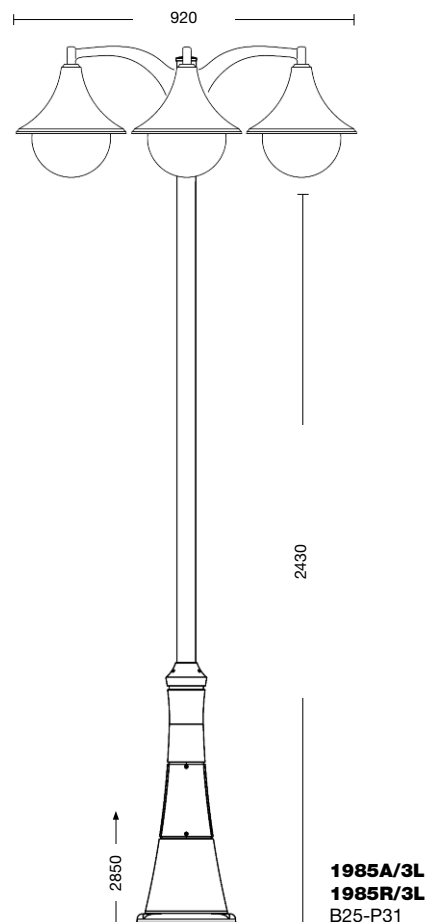

**Body:** die cast aluminium

Hats available (to specify):

- A** = aluminium hat
- R** = dark brunished copper hat  
(on request, clear copper hat)

**Diffuser:** acrylic; S25 = globe d. 250 mm

Colours available (to specify):

- SO** = opal globe
- SF** = smoked globe
- SP** = prismatic globe
- ST** = transparent globe

Viteria esterna in acciaio inox.  
Tasselli di fissaggio inclusi  
(lampadina non inclusa).  
Specifiche bracci e pali a pag. 294-297.  
Accessori a pag. 298-300.

External screws: stainless steel.  
Anchorage screws included  
(bulbs not included).  
Arms and poles details on page 294-297.  
Accessories on page 298-300.

**E27 100W**

**E27 23W**

Art. **1981R** grigio antracite (AN) - SO

Art. **1981A** grigio antracite (AN) - SF

**Giove** antracite

Art. **1985A/1L**  
grigio antracite (AN) - SO - braccio B25 - palo P31  
h 2850 mm - ø 710 mm

Art. **1985A/2L**  
grigio antracite (AN) - SO - braccio B25 - palo P31  
h 2850 mm - ø 1100 mm