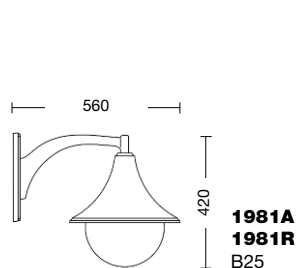

**Body:** die cast aluminium

Hats available (to specify):

- A** = aluminium hat
- R** = dark brunished copper hat  
(on request, clear copper hat)

**Diffuser:** acrylic; S25 = globe d. 250 mm

Colours available (to specify):

- SO** = opal globe
- SF** = smoked globe
- SP** = prismatic globe
- ST** = transparent globe

Viteria esterna in acciaio inox.  
Tasselli di fissaggio inclusi  
(lampadina non inclusa).  
Specifiche bracci e pali a pag. 294-297.  
Accessori a pag. 298-300.

External screws: stainless steel.  
Anchorage screws included  
(bulbs not included).  
Arms and poles details on page 294-297.  
Accessories on page 298-300.

**E27 100W**

**E27 23W**

Art. **1981R** grigio antracite (AN) - SO