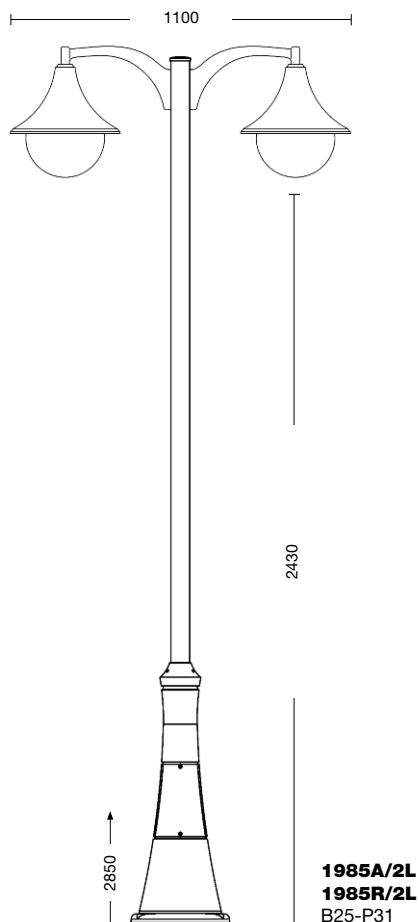

**Body:** die cast aluminium

Hats available (to specify):

- A** = aluminium hat
- R** = dark brunished copper hat  
(on request, clear copper hat)

**Diffuser:** acrylic; S25 = globe d. 250 mm

Colours available (to specify):

- SO** = opal globe
- SF** = smoked globe
- SP** = prismatic globe
- ST** = transparent globe

Viteria esterna in acciaio inox.  
Tasselli di fissaggio inclusi  
(lampadina non inclusa).  
Specifiche bracci e pali a pag. 294-297.  
Accessori a pag. 298-300.

External screws: stainless steel.  
Anchorage screws included  
(bulbs not included).  
Arms and poles details on page 294-297.  
Accessories on page 298-300.

**E27 100W**

**E27 23W**

Art. **1981R** grigio antracite (AN) - SO

Art. **1981A** grigio antracite (AN) - SF

**Giove** antracite

Art. **1985A/1L**  
grigio antracite (AN) - SO - braccio B25 - palo P31  
h 2850 mm - ø 710 mm

Art. **1985A/2L**  
grigio antracite (AN) - SO - braccio B25 - palo P31  
h 2850 mm - ø 1100 mm