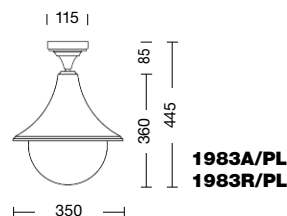

**Body:** die cast aluminium

Hats available (to specify):

- A** = aluminium hat
- R** = dark brunished copper hat  
(on request, clear copper hat)

**Diffuser:** acrylic; S25 = globe d. 250 mm

Colours available (to specify):

- SO** = opal globe
- SF** = smoked globe
- SP** = prismatic globe
- ST** = transparent globe

Viteria esterna in acciaio inox.  
Tasselli di fissaggio inclusi  
(lampadina non inclusa).  
Specifiche bracci e pali a pag. 294-297.  
Accessori a pag. 298-300.

External screws: stainless steel.  
Anchorage screws included  
(bulbs not included).  
Arms and poles details on page 294-297.  
Accessories on page 298-300.

**E27 100W**

**E27 23W**

Art. **1981R** grigio antracite (AN) - SO