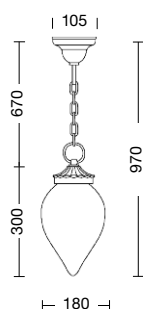

External screws: stainless steel.  
Anchorage screws included  
(bulbs not included).

 **E27 40W**

 **E27 20W**

CE IP40   

**20.000**

**20.001**

**20.002**

Art. **20.001** nero oro (NO)