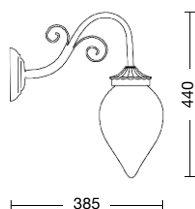

External screws: stainless steel.  
Anchorage screws included  
(bulbs not included).

 **E27 40W**

 **E27 20W**

CE IP40   

**20.000**

**20.001**

**20.002**

Art. **20.001** nero oro (NO)