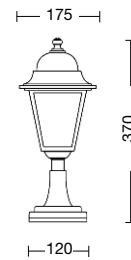

External screws: stainless steel.  
Anchorage screws included  
(bulbs not included).

 **E27 60W**

 **E27 20W**

 **E27 15W** per art. 24.005

CE IP43    

**24.001**

**24.002**

**24.003**

**24.004**

**24.005**

**Diffusore:** policarbonato  
**Diffuser:** polycarbonate

Art. **24.005**

Art. **24.004 - VT**

Art. 24.003 - VS

Art. 24.001 - VS