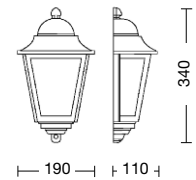

24.005

Diffusore: policarbonato
Diffuser: polycarbonate