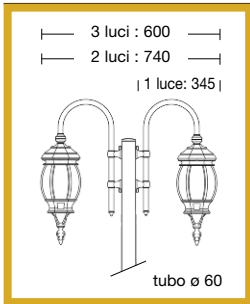

For ANTHRACITE GREY refer to conditions on the pricing list.

Body: die cast aluminium

Diffuser: transparent polycarbonate

fischer
I SISTEMI DI FISSAGGIO

Viteria esterna in acciaio inox.
Tasselli di fissaggio inclusi (lampadina non inclusa).
Specifiche bracci e pali a pag. 294-297.
Accessori a pag. 298-300.

*External screws: stainless steel.
Anchorage screws included (bulbs not included).
Arms and poles details on page 294-297.
Accessories on page 298-300.*

 **E27 75W**

 **E27 23W**

CE IP43   

2501
B3

2502
B3

Art. 2511/3+1L bianco gofrato (BB) - braccio B3 - palo P22