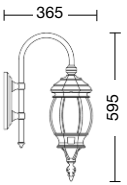

For ANTHRACITE GREY refer to conditions on the pricing list.

Body: die cast aluminium

Diffuser: transparent polycarbonate

fischer
I SISTEMI DI FISSAGGIO

Viteria esterna in acciaio inox.
Tasselli di fissaggio inclusi (lampadina non inclusa).
Specifiche bracci e pali a pag. 294-297.
Accessori a pag. 298-300.

*External screws: stainless steel.
Anchorage screws included (bulbs not included).
Arms and poles details on page 294-297.
Accessories on page 298-300.*

 **E27 75W**

 **E27 23W**

CE IP43   

2501
B3

2502
B3

Art. 2511/3+1L bianco gofrato (BB) - braccio B3 - palo P22