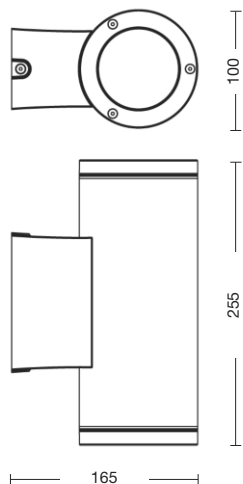

Corpo: alluminio pressofuso ed estruso

Body: die cast and extruded aluminium

Colori disponibili:

AN = grigio antracite

Colours available:

AN = anthracite grey

Diffusore: vetro temperato trasparente

Diffuser: clear tempered glass

Art. **0501.P20.2**

E27 PAR20 2x50W

Art. **0501.P20.1**

E27 PAR20 1x50W

Art. **0501.P20.2** grigio antracite (AN)