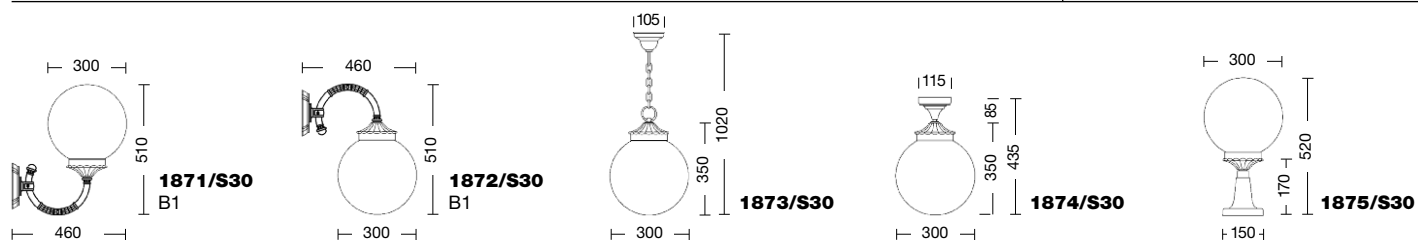

For ANTHRACITE GREY and WHITE MATT refer to conditions on the pricing list.

Body: die cast aluminium

Diffuser: acrylic; S30 = globe d. 300 mm
 Colours available (to specify):

SO = opal globe
SF = smoked globe

fischer
I SISTEMI DI FISSAGGIO

Viteria esterna in acciaio inox.
 Tasselli di fissaggio inclusi
 (lampadina non inclusa).
 Specifiche bracci e pali a pag. 294-297.
 Accessori a pag. 298-300.

External screws: stainless steel.
 Anchorage screws included
 (bulbs not included).
 Arms and poles details on page 294-297.
 Accessories on page 298-300.

 **E27 75W**

 **E27 23W**

CE IP43   

Art. 1871/S30 nero oro (NO) - SO

Art. **1879/3L/S30** nero rame (NR) - SF - braccio B1 - palo P06