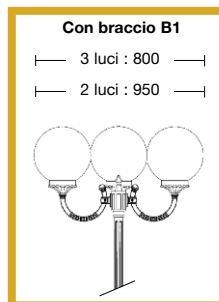

For ANTHRACITE GREY and WHITE MATT refer to conditions on the pricing list.

Body: die cast aluminium

Diffuser: acrylic; S30 = globe d. 300 mm
 Colours available (to specify):

SO = opal globe
SF = smoked globe

fischer
I SISTEMI DI FISSAGGIO

Viteria esterna in acciaio inox.
 Tasselli di fissaggio inclusi
 (lampadina non inclusa).
 Specifiche bracci e pali a pag. 294-297.
 Accessori a pag. 298-300.

External screws: stainless steel.
 Anchorage screws included
 (bulbs not included).
 Arms and poles details on page 294-297.
 Accessories on page 298-300.

 **E27 75W**

 **E27 23W**

CE IP43   

Art. 1871/S30 nero oro (NO) - SO

Art. **1879/3L/S30** nero rame (NR) - SF - braccio B1 - palo P06