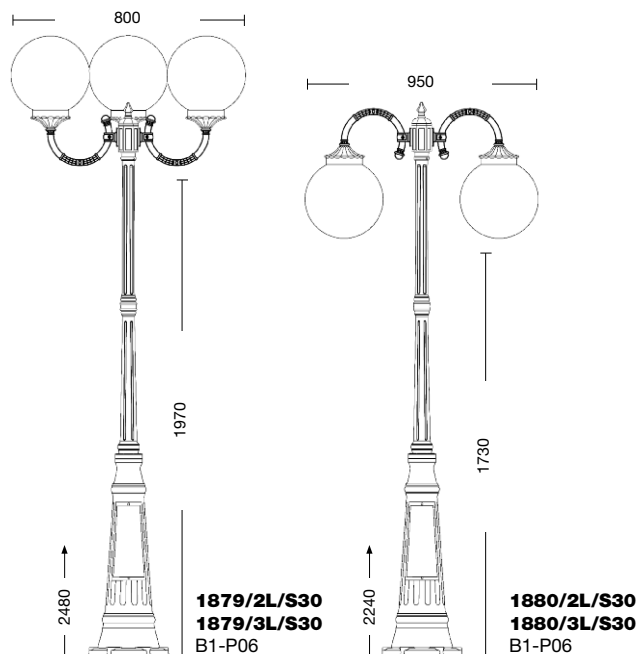

Corpo: alluminio pressofuso

Diffusore: acrilico; S30 = sfera d. 300 mm
 Colori disponibili (da specificare):

SO = sfera opale
SF = sfera fumè

BLACK MATT
AND VARIANTS

Colours available:
NN = black matt
NO = black-gold
NA = black-silver
NR = black-copper
NB = black-bronze
NV = black-green

For ANTHRACITE GREY and WHITE MATT refer to conditions on the pricing list.

Body: die cast aluminium

Diffuser: acrylic; S30 = globe d. 300 mm
 Colours available (to specify):

SO = opal globe
SF = smoked globe

fischer
I SISTEMI DI FISSAGGIO

Viteria esterna in acciaio inox.
 Tasselli di fissaggio inclusi
 (lampadina non inclusa).
 Specifiche bracci e pali a pag. 294-297.
 Accessori a pag. 298-300.

External screws: stainless steel.
 Anchorage screws included
 (bulbs not included).
 Arms and poles details on page 294-297.
 Accessories on page 298-300.

 **E27 75W**

 **E27 23W**

CE IP43   

Art. 1871/S30 nero oro (NO) - SO

Art. **1879/3L/S30** nero rame (NR) - SF - braccio B1 - palo P06