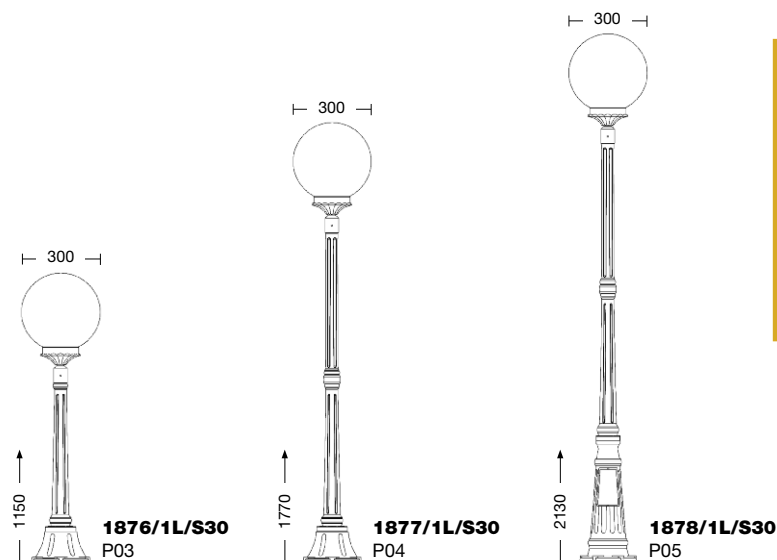

Corpo: alluminio pressofuso

Diffusore: acrilico; S30 = sfera d. 300 mm
 Colori disponibili (da specificare):

SO = sfera opale
SF = sfera fumè

BLACK MATT
AND VARIANTS

Colours available:
NN = black matt
NO = black-gold
NA = black-silver
NR = black-copper
NB = black-bronze
NV = black-green

For ANTHRACITE GREY and WHITE MATT refer to conditions on the pricing list.

Body: die cast aluminium

Diffuser: acrylic; S30 = globe d. 300 mm
 Colours available (to specify):

SO = opal globe
SF = smoked globe

fischer
I SISTEMI DI FISSAGGIO

Viteria esterna in acciaio inox.
 Tasselli di fissaggio inclusi
 (lampadina non inclusa).
 Specifiche bracci e pali a pag. 294-297.
 Accessori a pag. 298-300.

External screws: stainless steel.
 Anchorage screws included
 (bulbs not included).
 Arms and poles details on page 294-297.
 Accessories on page 298-300.

 **E27 75W**

 **E27 23W**

CE IP43   

Art. 1871/S30 nero oro (NO) - SO

Art. **1879/3L/S30** nero rame (NR) - SF - braccio B1 - palo P06