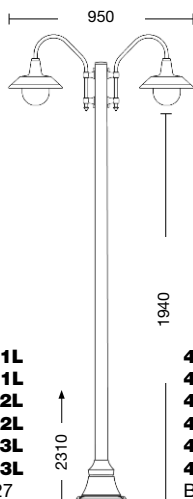

Body: die cast aluminium
Hats available (to specify):

- A** = aluminium hat
- R** = dark brunished copper hat (on request, clear copper hat)

Diffuser: polycarbonate

- DT** = transparent round polycarbonate (standard)
- DO** = opal round polycarbonate (on request)
- DG** = transparent polycarbonate "with drop" (on request)

Viteria esterna in acciaio inox.
Tasselli di fissaggio inclusi (lampadina non inclusa).
Specifiche bracci e pali a pag. 294-297.
Accessori a pag. 298-300.

External screws: stainless steel.
Anchorage screws included (bulbs not included).
Arms and poles details on page 294-297.
Accessories on page 298-300.

Pegaso antracite

Art. **4804R** grigio antracite (AN) - DT

Art. **4806A/1L**
grigio antracite (AN) - DT - braccio B3 - palo P26
h 1330 mm - ø 530 mm

Art. **4801A** grigio antracite (AN) - DT

Art. **4802R** antracite rame (AR) - DT

Pegaso antracite

Art. **4813R/1L**
grigio antracite (AN) - DT - braccio B26 - palo P27
h 1810 mm - ø 590 mm

Art. **4814R/2L**
grigio antracite (AN) - DT - braccio B26 - palo P28
h 2310 mm - ø 950 mm

Art. **4815R/3L** grigio antracite (AN) - DT - braccio B26 - palo P25