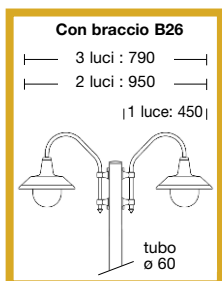

Body: die cast aluminium
Hats available (to specify):

- A** = aluminium hat
- R** = dark brunished copper hat (on request, clear copper hat)

Diffuser: polycarbonate

- DT** = transparent round polycarbonate (standard)
- DO** = opal round polycarbonate (on request)
- DG** = transparent polycarbonate "with drop" (on request)

Viteria esterna in acciaio inox.
Tasselli di fissaggio inclusi (lampadina non inclusa).
Specifiche bracci e pali a pag. 294-297.
Accessori a pag. 298-300.

External screws: stainless steel.
Anchorage screws included (bulbs not included).
Arms and poles details on page 294-297.
Accessories on page 298-300.