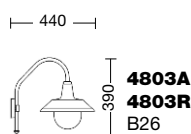

Body: die cast aluminium
Hats available (to specify):

- A** = aluminium hat
- R** = dark brunished copper hat (on request, clear copper hat)

Diffuser: polycarbonate

- DT** = transparent round polycarbonate (standard)
- DO** = opal round polycarbonate (on request)
- DG** = transparent polycarbonate "with drop" (on request)

Viteria esterna in acciaio inox.
Tasselli di fissaggio inclusi (lampadina non inclusa).
Specifiche bracci e pali a pag. 294-297.
Accessori a pag. 298-300.

External screws: stainless steel.
Anchorage screws included (bulbs not included).
Arms and poles details on page 294-297.
Accessories on page 298-300.