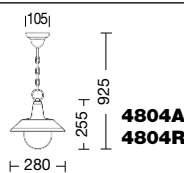

Body: die cast aluminium
Hats available (to specify):

- A** = aluminium hat
- R** = dark brunished copper hat (on request, clear copper hat)

Diffuser: polycarbonate

- DT** = transparent round polycarbonate (standard)
- DO** = opal round polycarbonate (on request)
- DG** = transparent polycarbonate "with drop" (on request)

Pegaso antracite

Art. **4804R** grigio antracite (AN) - DT

Art. **4806A/1L**
grigio antracite (AN) - DT - braccio B3 - palo P26
h 1330 mm - ø 530 mm

Art. **4801A** grigio antracite (AN) - DT

Art. **4802R** antracite rame (AR) - DT