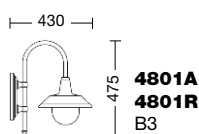

Body: die cast aluminium
Hats available (to specify):

- A** = aluminium hat
- R** = dark brunished copper hat (on request, clear copper hat)

Diffuser: polycarbonate

- DT** = transparent round polycarbonate (standard)
- DO** = opal round polycarbonate (on request)
- DG** = transparent polycarbonate "with drop" (on request)

Viteria esterna in acciaio inox.
Tasselli di fissaggio inclusi (lampadina non inclusa).
Specifiche bracci e pali a pag. 294-297.
Accessori a pag. 298-300.

External screws: stainless steel.
Anchorage screws included (bulbs not included).
Arms and poles details on page 294-297.
Accessories on page 298-300.