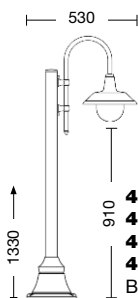

Body: die cast aluminium
Hats available (to specify):

- A** = aluminium hat
- R** = dark brunished copper hat (on request, clear copper hat)

Diffuser: polycarbonate

- DT** = transparent round polycarbonate (standard)
- DO** = opal round polycarbonate (on request)
- DG** = transparent polycarbonate "with drop" (on request)

Viteria esterna in acciaio inox.
Tasselli di fissaggio inclusi (lampadina non inclusa).
Specifiche bracci e pali a pag. 294-297.
Accessori a pag. 298-300.

External screws: stainless steel.
Anchorage screws included (bulbs not included).
Arms and poles details on page 294-297.
Accessories on page 298-300.

Pegaso antracite

Art. **4804R** grigio antracite (AN) - DT

Art. **4806A/1L**
grigio antracite (AN) - DT - braccio B3 - palo P26
h 1330 mm - ø 530 mm

Art. **4801A** grigio antracite (AN) - DT

Art. **4802R** antracite rame (AR) - DT

Pegaso antracite

Art. **4813R/1L**
grigio antracite (AN) - DT - braccio B26 - palo P27
h 1810 mm - ø 590 mm

Art. **4814R/2L**
grigio antracite (AN) - DT - braccio B26 - palo P28
h 2310 mm - ø 950 mm

Art. **4815R/3L** grigio antracite (AN) - DT - braccio B26 - palo P25