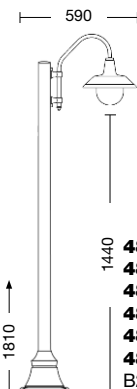

Body: die cast aluminium
Hats available (to specify):

- A** = aluminium hat
- R** = dark brunished copper hat (on request, clear copper hat)

Diffuser: polycarbonate

- DT** = transparent round polycarbonate (standard)
- DO** = opal round polycarbonate (on request)
- DG** = transparent polycarbonate "with drop" (on request)

Viteria esterna in acciaio inox.
Tasselli di fissaggio inclusi (lampadina non inclusa).
Specifiche bracci e pali a pag. 294-297.
Accessori a pag. 298-300.

External screws: stainless steel.
Anchorage screws included (bulbs not included).
Arms and poles details on page 294-297.
Accessories on page 298-300.

Pegaso antracite

Art. **4804R** grigio antracite (AN) - DT

Art. **4806A/1L**
grigio antracite (AN) - DT - braccio B3 - palo P26
h 1330 mm - ø 530 mm

Art. **4801A** grigio antracite (AN) - DT

Art. **4802R** antracite rame (AR) - DT

Pegaso antracite

Art. **4813R/1L**
grigio antracite (AN) - DT - braccio B26 - palo P27
h 1810 mm - ø 590 mm

Art. **4814R/2L**
grigio antracite (AN) - DT - braccio B26 - palo P28
h 2310 mm - ø 950 mm

Art. **4815R/3L** grigio antracite (AN) - DT - braccio B26 - palo P25