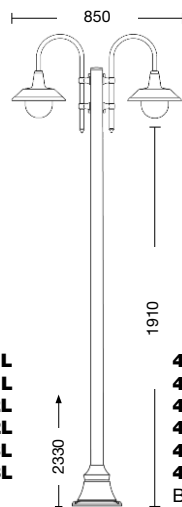

Body: die cast aluminium
Hats available (to specify):

- A** = aluminium hat
- R** = dark brunished copper hat (on request, clear copper hat)

Diffuser: polycarbonate

- DT** = transparent round polycarbonate (standard)
- DO** = opal round polycarbonate (on request)
- DG** = transparent polycarbonate "with drop" (on request)

Viteria esterna in acciaio inox.
Tasselli di fissaggio inclusi (lampadina non inclusa).
Specifiche bracci e pali a pag. 294-297.
Accessori a pag. 298-300.

External screws: stainless steel.
Anchorage screws included (bulbs not included).
Arms and poles details on page 294-297.
Accessories on page 298-300.

Pegaso antracite

Art. **4804R** grigio antracite (AN) - DT

Art. **4806A/1L**
grigio antracite (AN) - DT - braccio B3 - palo P26
h 1330 mm - ø 530 mm

Art. **4801A** grigio antracite (AN) - DT

Art. **4802R** antracite rame (AR) - DT

Pegaso antracite

Art. **4813R/1L**
grigio antracite (AN) - DT - braccio B26 - palo P27
h 1810 mm - ø 590 mm

Art. **4814R/2L**
grigio antracite (AN) - DT - braccio B26 - palo P28
h 2310 mm - ø 950 mm

Art. **4815R/3L** grigio antracite (AN) - DT - braccio B26 - palo P25