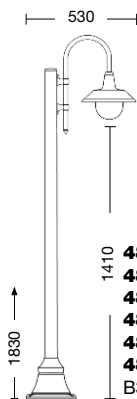

Body: die cast aluminium
Hats available (to specify):

- A** = aluminium hat
- R** = dark brunished copper hat (on request, clear copper hat)

Diffuser: polycarbonate

- DT** = transparent round polycarbonate (standard)
- DO** = opal round polycarbonate (on request)
- DG** = transparent polycarbonate "with drop" (on request)

Viteria esterna in acciaio inox.
Tasselli di fissaggio inclusi (lampadina non inclusa).
Specifiche bracci e pali a pag. 294-297.
Accessori a pag. 298-300.

External screws: stainless steel.
Anchorage screws included (bulbs not included).
Arms and poles details on page 294-297.
Accessories on page 298-300.

Pegaso antracite

Art. **4804R** grigio antracite (AN) - DT

Art. **4806A/1L**
grigio antracite (AN) - DT - braccio B3 - palo P26
h 1330 mm - ø 530 mm

Art. **4801A** grigio antracite (AN) - DT

Art. **4802R** antracite rame (AR) - DT

Pegaso antracite

Art. **4813R/1L**
grigio antracite (AN) - DT - braccio B26 - palo P27
h 1810 mm - ø 590 mm

Art. **4814R/2L**
grigio antracite (AN) - DT - braccio B26 - palo P28
h 2310 mm - ø 950 mm

Art. **4815R/3L** grigio antracite (AN) - DT - braccio B26 - palo P25