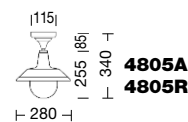

Per NERO GOFFRATO e BIANCO GOFFRATO vedere le condizioni riportate nel listino prezzi.

Corpo: alluminio pressofuso
Cappelli disponibili (da specificare):

- **A** = cappello alluminio
- **R** = cappello rame anticato scuro (su richiesta, cappello rame satinato chiaro)

Diffusore: policarbonato

- **DT** = policarbonato trasparente tondo (standard)
- **DO** = policarbonato opale tondo (su richiesta)
- **DG** = policarbonato trasparente "con goccia" (su richiesta)

**ANTRACITE GREY
AND VARIANTS**

Colours available:

- **AN** = anthracite grey
- **AO** = anthracite grey-gold
- **AA** = anthracite grey-silver
- **AR** = anthracite grey-copper
- **AB** = anthracite grey-bronze
- **AV** = anthracite grey-green

For BLACK MATT and WHITE MATT refer to conditions on the pricing list.

Body: die cast aluminium
Hats available (to specify):

- **A** = aluminium hat
- **R** = dark brunished copper hat (on request, clear copper hat)

Diffuser: polycarbonate

- **DT** = transparent round polycarbonate (standard)
- **DO** = opal round polycarbonate (on request)
- **DG** = transparent polycarbonate "with drop" (on request)

Viteria esterna in acciaio inox.
Tasselli di fissaggio inclusi (lampadina non inclusa).
Specifiche bracci e pali a pag. 294-297.
Accessori a pag. 298-300.

External screws: stainless steel.
Anchorage screws included (bulbs not included).
Arms and poles details on page 294-297.
Accessories on page 298-300.