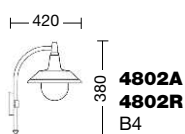

Per NERO GOFFRATO e BIANCO GOFFRATO vedere le condizioni riportate nel listino prezzi.

Corpo: alluminio pressofuso
Cappelli disponibili (da specificare):

- **A** = cappello alluminio
- **R** = cappello rame anticato scuro (su richiesta, cappello rame satinato chiaro)

Diffusore: policarbonato

- **DT** = policarbonato trasparente tondo (standard)
- **DO** = policarbonato opale tondo (su richiesta)
- **DG** = policarbonato trasparente "con goccia" (su richiesta)

**ANTRACITE GREY
AND VARIANTS**

Colours available:

- **AN** = anthracite grey
- **AO** = anthracite grey-gold
- **AA** = anthracite grey-silver
- **AR** = anthracite grey-copper
- **AB** = anthracite grey-bronze
- **AV** = anthracite grey-green

For BLACK MATT and WHITE MATT refer to conditions on the pricing list.

Body: die cast aluminium
Hats available (to specify):

- **A** = aluminium hat
- **R** = dark brunished copper hat (on request, clear copper hat)

Diffuser: polycarbonate

- **DT** = transparent round polycarbonate (standard)
- **DO** = opal round polycarbonate (on request)
- **DG** = transparent polycarbonate "with drop" (on request)

Viteria esterna in acciaio inox.
Tasselli di fissaggio inclusi (lampadina non inclusa).
Specifiche bracci e pali a pag. 294-297.
Accessori a pag. 298-300.

External screws: stainless steel.
Anchorage screws included (bulbs not included).
Arms and poles details on page 294-297.
Accessories on page 298-300.