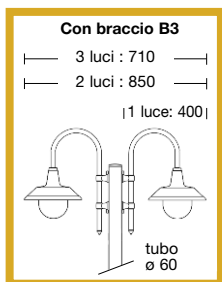

Body: die cast aluminium
Hats available (to specify):

- A** = aluminium hat
- R** = dark brunished copper hat (on request, clear copper hat)

Diffuser: polycarbonate

- DT** = transparent round polycarbonate (standard)
- DO** = opal round polycarbonate (on request)
- DG** = transparent polycarbonate "with drop" (on request)

Viteria esterna in acciaio inox.
Tasselli di fissaggio inclusi (lampadina non inclusa).
Specifiche bracci e pali a pag. 294-297.
Accessori a pag. 298-300.

External screws: stainless steel.
Anchorage screws included (bulbs not included).
Arms and poles details on page 294-297.
Accessories on page 298-300.