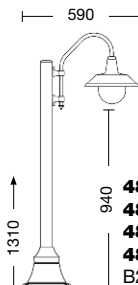

Body: die cast aluminium
Hats available (to specify):

- A** = aluminium hat
- R** = dark brunished copper hat (on request, clear copper hat)

Diffuser: polycarbonate

- DT** = transparent round polycarbonate (standard)
- DO** = opal round polycarbonate (on request)
- DG** = transparent polycarbonate "with drop" (on request)

Viteria esterna in acciaio inox.
Tasselli di fissaggio inclusi (lampadina non inclusa).
Specifiche bracci e pali a pag. 294-297.
Accessori a pag. 298-300.

External screws: stainless steel.
Anchorage screws included (bulbs not included).
Arms and poles details on page 294-297.
Accessories on page 298-300.

Pegaso antracite

Art. **4804R** grigio antracite (AN) - DT

Art. **4806A/1L**
grigio antracite (AN) - DT - braccio B3 - palo P26
h 1330 mm - ø 530 mm

Art. **4801A** grigio antracite (AN) - DT

Art. **4802R** antracite rame (AR) - DT

Pegaso antracite

Art. **4813R/1L**
grigio antracite (AN) - DT - braccio B26 - palo P27
h 1810 mm - ø 590 mm

Art. **4814R/2L**
grigio antracite (AN) - DT - braccio B26 - palo P28
h 2310 mm - ø 950 mm

Art. **4815R/3L** grigio antracite (AN) - DT - braccio B26 - palo P25