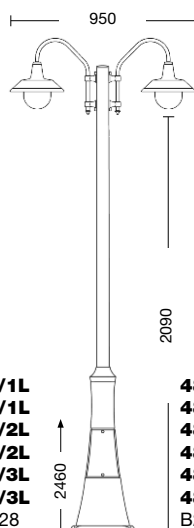

Body: die cast aluminium
Hats available (to specify):

- A** = aluminium hat
- R** = dark brunished copper hat (on request, clear copper hat)

Diffuser: polycarbonate

- DT** = transparent round polycarbonate (standard)
- DO** = opal round polycarbonate (on request)
- DG** = transparent polycarbonate "with drop" (on request)

Viteria esterna in acciaio inox.
Tasselli di fissaggio inclusi (lampadina non inclusa).
Specifiche bracci e pali a pag. 294-297.
Accessori a pag. 298-300.

External screws: stainless steel.
Anchorage screws included (bulbs not included).
Arms and poles details on page 294-297.
Accessories on page 298-300.

Pegaso antracite

Art. **4804R** grigio antracite (AN) - DT

Art. **4806A/1L**
grigio antracite (AN) - DT - braccio B3 - palo P26
h 1330 mm - ø 530 mm

Art. **4801A** grigio antracite (AN) - DT

Art. **4802R** antracite rame (AR) - DT

Pegaso antracite

Art. **4813R/1L**
grigio antracite (AN) - DT - braccio B26 - palo P27
h 1810 mm - ø 590 mm

Art. **4814R/2L**
grigio antracite (AN) - DT - braccio B26 - palo P28
h 2310 mm - ø 950 mm

Art. **4815R/3L** grigio antracite (AN) - DT - braccio B26 - palo P25