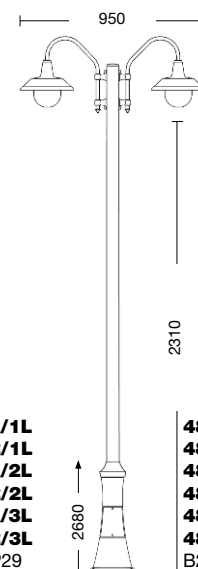

Body: die cast aluminium
Hats available (to specify):

- A** = aluminium hat
- R** = dark brunished copper hat (on request, clear copper hat)

Diffuser: polycarbonate

- DT** = transparent round polycarbonate (standard)
- DO** = opal round polycarbonate (on request)
- DG** = transparent polycarbonate "with drop" (on request)

Pegaso antracite

Art. **4804R** grigio antracite (AN) - DT

Art. **4806A/1L**
grigio antracite (AN) - DT - braccio B3 - palo P26
h 1330 mm - ø 530 mm

Art. **4801A** grigio antracite (AN) - DT

Art. **4802R** antracite rame (AR) - DT

Pegaso antracite

Art. 4807A/1L
grigio antracite (AN) - DT - braccio B3 - palo P27
h 1830 mm - ø 530 mm

Art. 4808A/2L
grigio antracite (AN) - DT - braccio B3 - palo P28
h 2330 mm - ø 850 mm

Art. **4811A/3L** grigio antracite (AN) - DT - braccio B3 - palo P32

Pegaso antracite

Art. **4813R/1L**
grigio antracite (AN) - DT - braccio B26 - palo P27
h 1810 mm - ø 590 mm

Art. **4814R/2L**
grigio antracite (AN) - DT - braccio B26 - palo P28
h 2310 mm - ø 950 mm

Art. **4815R/3L** grigio antracite (AN) - DT - braccio B26 - palo P25