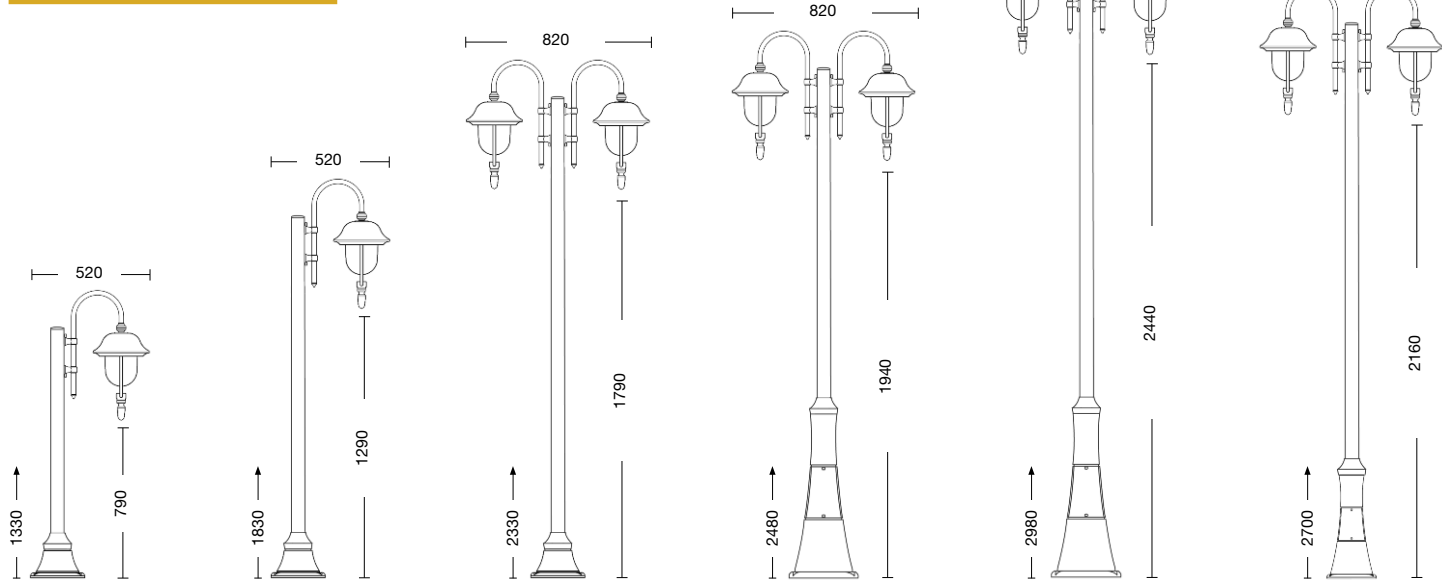

- **AN** = grigio antracite
- **AO** = antracite-oro
- **AA** = antracite-argento
- **AR** = antracite-rame
- **AB** = antracite-bronzo
- **AV** = antracite-verde

Per NERO GOFFRATO e BIANCO GOFFRATO vedere le condizioni riportate nel listino prezzi.

Corpo: alluminio pressofuso

Cappelli disponibili (da specificare):

- **A** = cappello alluminio
- **R** = cappello rame anticato scuro
  (su richiesta, cappello rame satinato chiaro)
- **X** = cappello acciaio satinato

Diffusore: policarbonato

- **DT** = policarbonato trasparente tondo (standard)
- **DO** = policarbonato opale tondo (su richiesta)

**ANTRACITE GREY
AND VARIANTS**

Colours available:

- **AN** = anthracite grey
- **AO** = anthracite grey-gold
- **AA** = anthracite grey-silver
- **AR** = anthracite grey-copper
- **AB** = anthracite grey-bronze
- **AV** = anthracite grey-green

For BLACK MATT and WHITE MATT refer to conditions on the pricing list.

Body: die cast aluminium

Hats available (to specify):

- **A** = aluminium hat
- **R** = dark brunished copper hat
  (on request, clear copper hat)
- **X** = satin stainless steel hat

Diffuser: polycarbonate

- **DT** = transparent round polycarbonate (standard)
- **DO** = opal round polycarbonate (on request)

Viteria esterna in acciaio inox.
Tasselli di fissaggio inclusi
(lampadina non inclusa).
Specifiche bracci e pali a pag. 294-297.
Accessori a pag. 298-300.

External screws: stainless steel.
Anchorage screws included
(bulbs not included).
Arms and poles details on page 294-297.
Accessories on page 298-300.

- 3405A/1L
- 3406A/1L
- 3407A/1L
- 3408A/1L
- 3409A/1L
- 3414A/1L
- 3405R/1L
- 3406R/1L
- 3407R/1L
- 3408R/1L
- 3409R/1L
- 3414R/1L
- 3405X/1L
- 3406X/1L
- 3407X/1L
- 3408X/1L
- 3409X/1L
- 3414X/1L
- 3405A/2L
- 3406A/2L
- 3407A/2L
- 3408A/2L
- 3409A/2L
- 3414A/2L
- 3405R/2L
- 3406R/2L
- 3407R/2L
- 3408R/2L
- 3409R/2L
- 3414R/2L
- 3405X/2L
- 3406X/2L
- 3407X/2L
- 3408X/2L
- 3409X/2L
- 3414X/2L
- 3405A/3L
- 3406A/3L
- 3407A/3L
- 3408A/3L
- 3409A/3L
- 3414A/3L
- 3405R/3L
- 3406R/3L
- 3407R/3L
- 3408R/3L
- 3409R/3L
- 3414R/3L
- 3405X/3L
- 3406X/3L
- 3407X/3L
- 3408X/3L
- 3409X/3L
- 3414X/3L