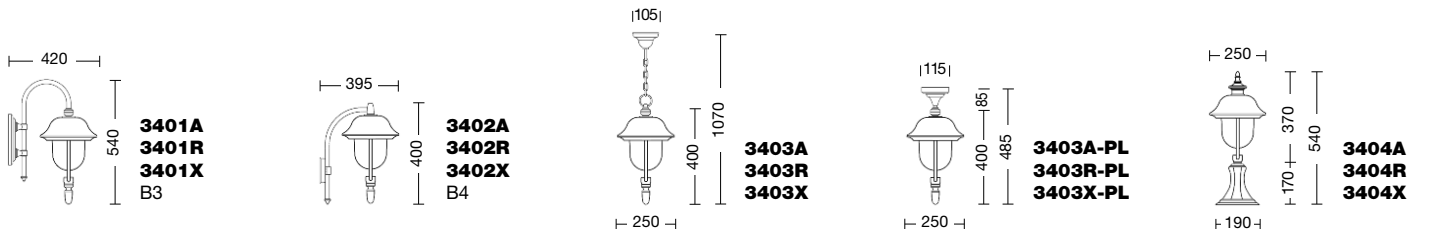

- **AN** = grigio antracite
- **AO** = antracite-oro
- **AA** = antracite-argento
- **AR** = antracite-rame
- **AB** = antracite-bronzo
- **AV** = antracite-verde

Per NERO GOFFRATO e BIANCO GOFFRATO vedere le condizioni riportate nel listino prezzi.

Corpo: alluminio pressofuso

Cappelli disponibili (da specificare):

- **A** = cappello alluminio
- **R** = cappello rame anticato scuro
  (su richiesta, cappello rame satinato chiaro)
- **X** = cappello acciaio satinato

Diffusore: policarbonato

- **DT** = policarbonato trasparente tondo (standard)
- **DO** = policarbonato opale tondo (su richiesta)

**ANTRACITE GREY
AND VARIANTS**

Colours available:

- **AN** = anthracite grey
- **AO** = anthracite grey-gold
- **AA** = anthracite grey-silver
- **AR** = anthracite grey-copper
- **AB** = anthracite grey-bronze
- **AV** = anthracite grey-green

For BLACK MATT and WHITE MATT refer to conditions on the pricing list.

Body: die cast aluminium

Hats available (to specify):

- **A** = aluminium hat
- **R** = dark brunished copper hat
  (on request, clear copper hat)
- **X** = satin stainless steel hat

Diffuser: polycarbonate

- **DT** = transparent round polycarbonate (standard)
- **DO** = opal round polycarbonate (on request)

Viteria esterna in acciaio inox.
Tasselli di fissaggio inclusi
(lampadina non inclusa).
Specifiche bracci e pali a pag. 294-297.
Accessori a pag. 298-300.

External screws: stainless steel.
Anchorage screws included
(bulbs not included).
Arms and poles details on page 294-297.
Accessories on page 298-300.

- 3405A/1L
- 3406A/1L
- 3407A/1L
- 3408A/1L
- 3409A/1L
- 3414A/1L
- 3405R/1L
- 3406R/1L
- 3407R/1L
- 3408R/1L
- 3409R/1L
- 3414R/1L
- 3405X/1L
- 3406X/1L
- 3407X/1L
- 3408X/1L
- 3409X/1L
- 3414X/1L
- 3405A/2L
- 3406A/2L
- 3407A/2L
- 3408A/2L
- 3409A/2L
- 3414A/2L
- 3405R/2L
- 3406R/2L
- 3407R/2L
- 3408R/2L
- 3409R/2L
- 3414R/2L
- 3405X/2L
- 3406X/2L
- 3407X/2L
- 3408X/2L
- 3409X/2L
- 3414X/2L
- 3405A/3L
- 3406A/3L
- 3407A/3L
- 3408A/3L
- 3409A/3L
- 3414A/3L
- 3405R/3L
- 3406R/3L
- 3407R/3L
- 3408R/3L
- 3409R/3L
- 3414R/3L
- 3405X/3L
- 3406X/3L
- 3407X/3L
- 3408X/3L
- 3409X/3L
- 3414X/3L