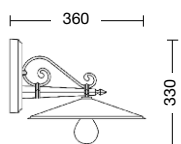

**NERO GOFRATO
E VARIANTI**

Colori disponibili:
NN = nero gofrato
NO = nero-oro
NA = nero-argento
NR = nero-rame
NB = nero-bronzo
NV = nero-verde

Per GRIGIO ANTRACITE e BIANCO GOFRATO vedere le condizioni riportate nel listino prezzi.

Corpo: alluminio pressofuso
Cappelli disponibili (da specificare):

1. **A** = cappello alluminio
   R = cappello rame satinato chiaro
   (su richiesta, cappello rame anticato scuro);
   disponibile nella versione d.300 mm

Sottocappello verniciato bianco.
Guarnizione in silicone aggiuntiva sul portalampe per una maggiore protezione.

**BLACK MATT
AND VARIANTS**

Colours available:
NN = black matt
NO = black-gold
NA = black-silver
NR = black-copper
NB = black-bronze
NV = black-green

For ANTHRACITE GREY and WHITE MATT refer to conditions on the pricing list.

Body: die cast aluminium
Hats available (to specify):

1. **A** = aluminium hat
   R = clear copper hat
   (on request, dark brunished copper hat);
   available for version d.300 mm

White painted underhat.
Additional silicone protection on lamp holder.

Viteria esterna in acciaio inox.
Tasselli di fissaggio inclusi
(lampadina non inclusa).
Specifiche bracci e pali a pag. 294-297.
Accessori a pag. 298-300.

External screws: stainless steel.
Anchorage screws included
(bulbs not included).
Arms and poles details on page 294-297.
Accessories on page 298-300.

1540A-B7
1540R-B7
B7