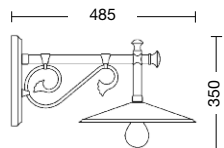

1540A-B18
1540R-B18
B18