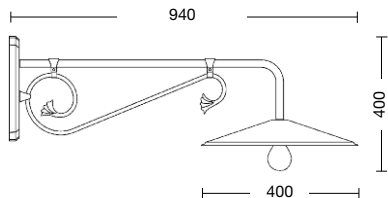

1543A-B23
B23