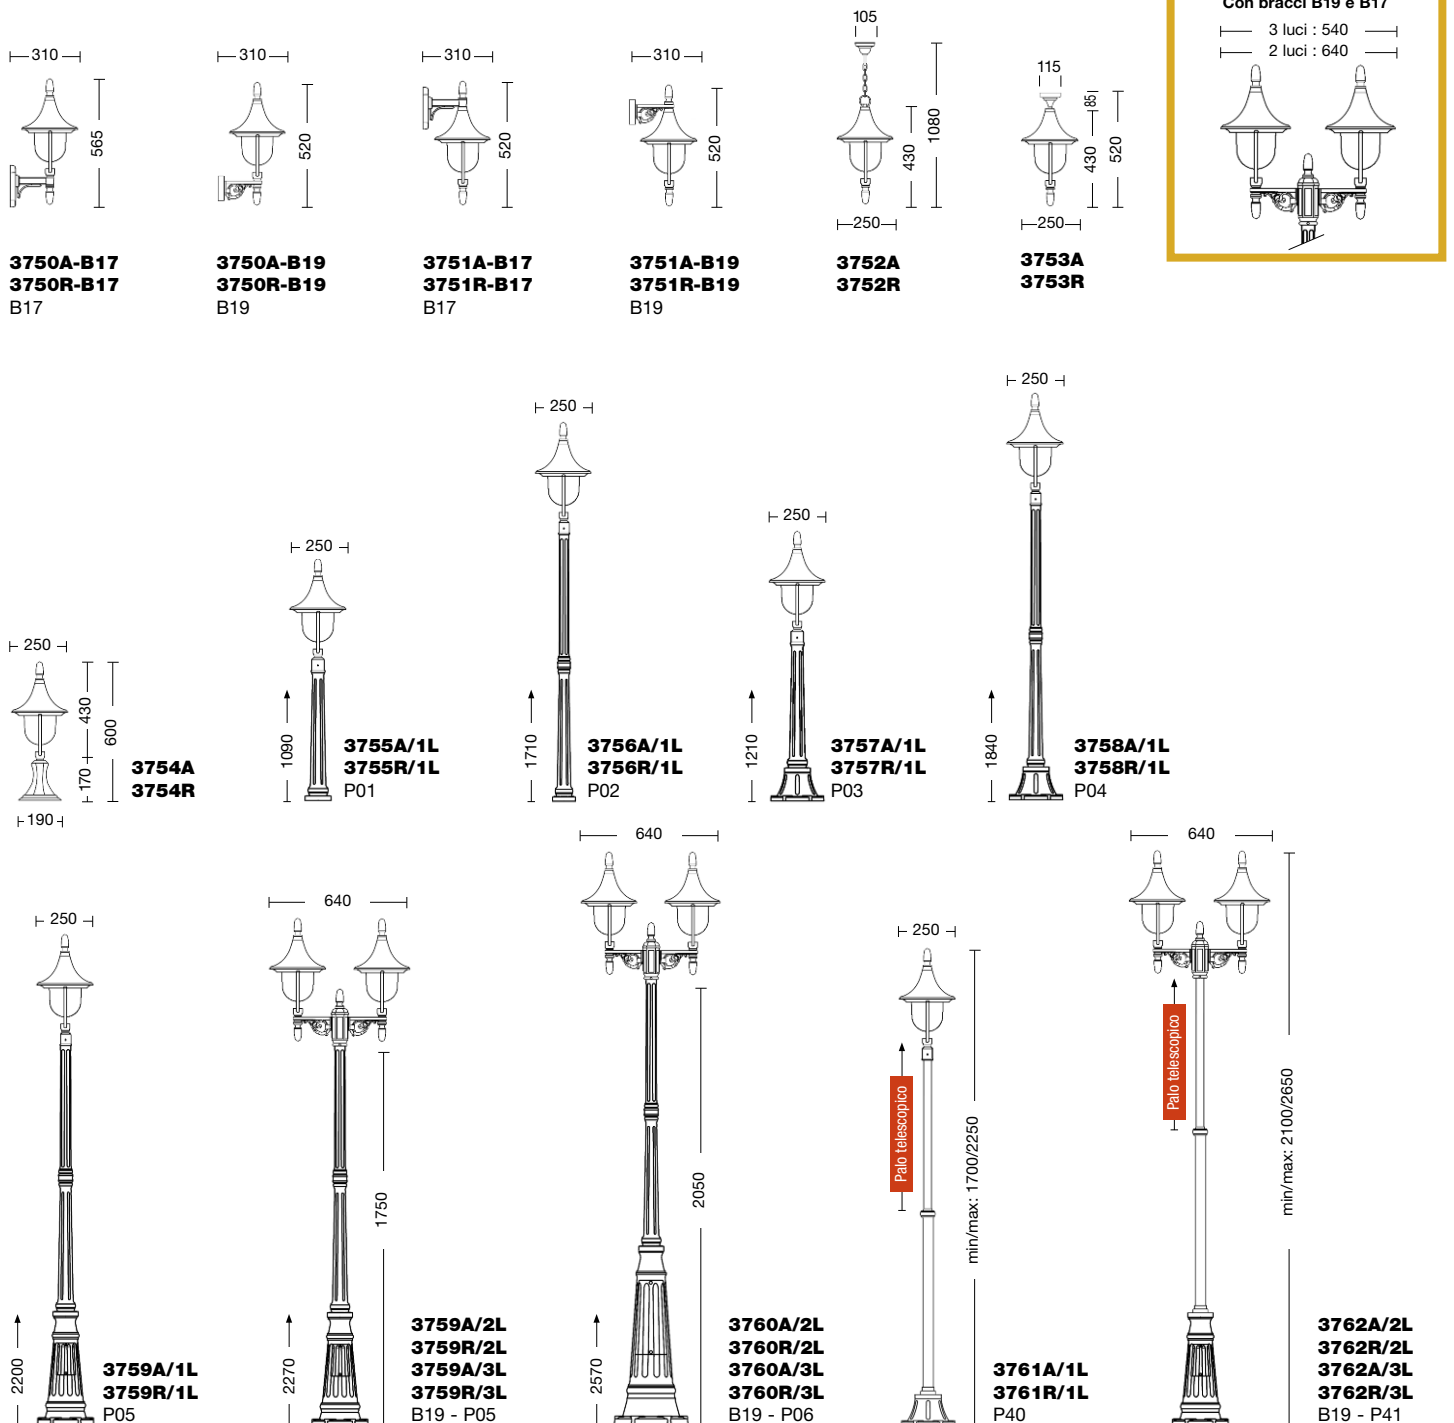

For ANTHRACITE GREY and WHITE MATT refer to conditions on the pricing list.

**Body:** die cast aluminium  
 Hats available (to specify):

- A** = aluminium hat  
**R** = clear copper hat  
 (on request, dark brunished copper hat)

External screws: stainless steel.  
 Anchorage screws included  
 (bulbs not included).  
 Arms and poles details on page 294-297.  
 Accessories on page 298-300.

# Victoria nero

Art. **3754A** nero verde (NV) - DT

Art. **3758A/1L** nero verde (NV) - DT

Art. **3751R-B17** nero rame (NR) - DT

Art. **3750A-B17** nero rame (NR) - DT

**Art. 3761R/1L**  
nero verde (NV) - DT - palo P40  
h min/max: 1700/2250 mm

**Art. 3762R/2L**  
nero verde (NV) - DT - braccio B17 - palo P41  
h min/max: 2100/2650 mm

Art. **3759A/3L** nero rame (NR) - DT - braccio B19 - palo P05