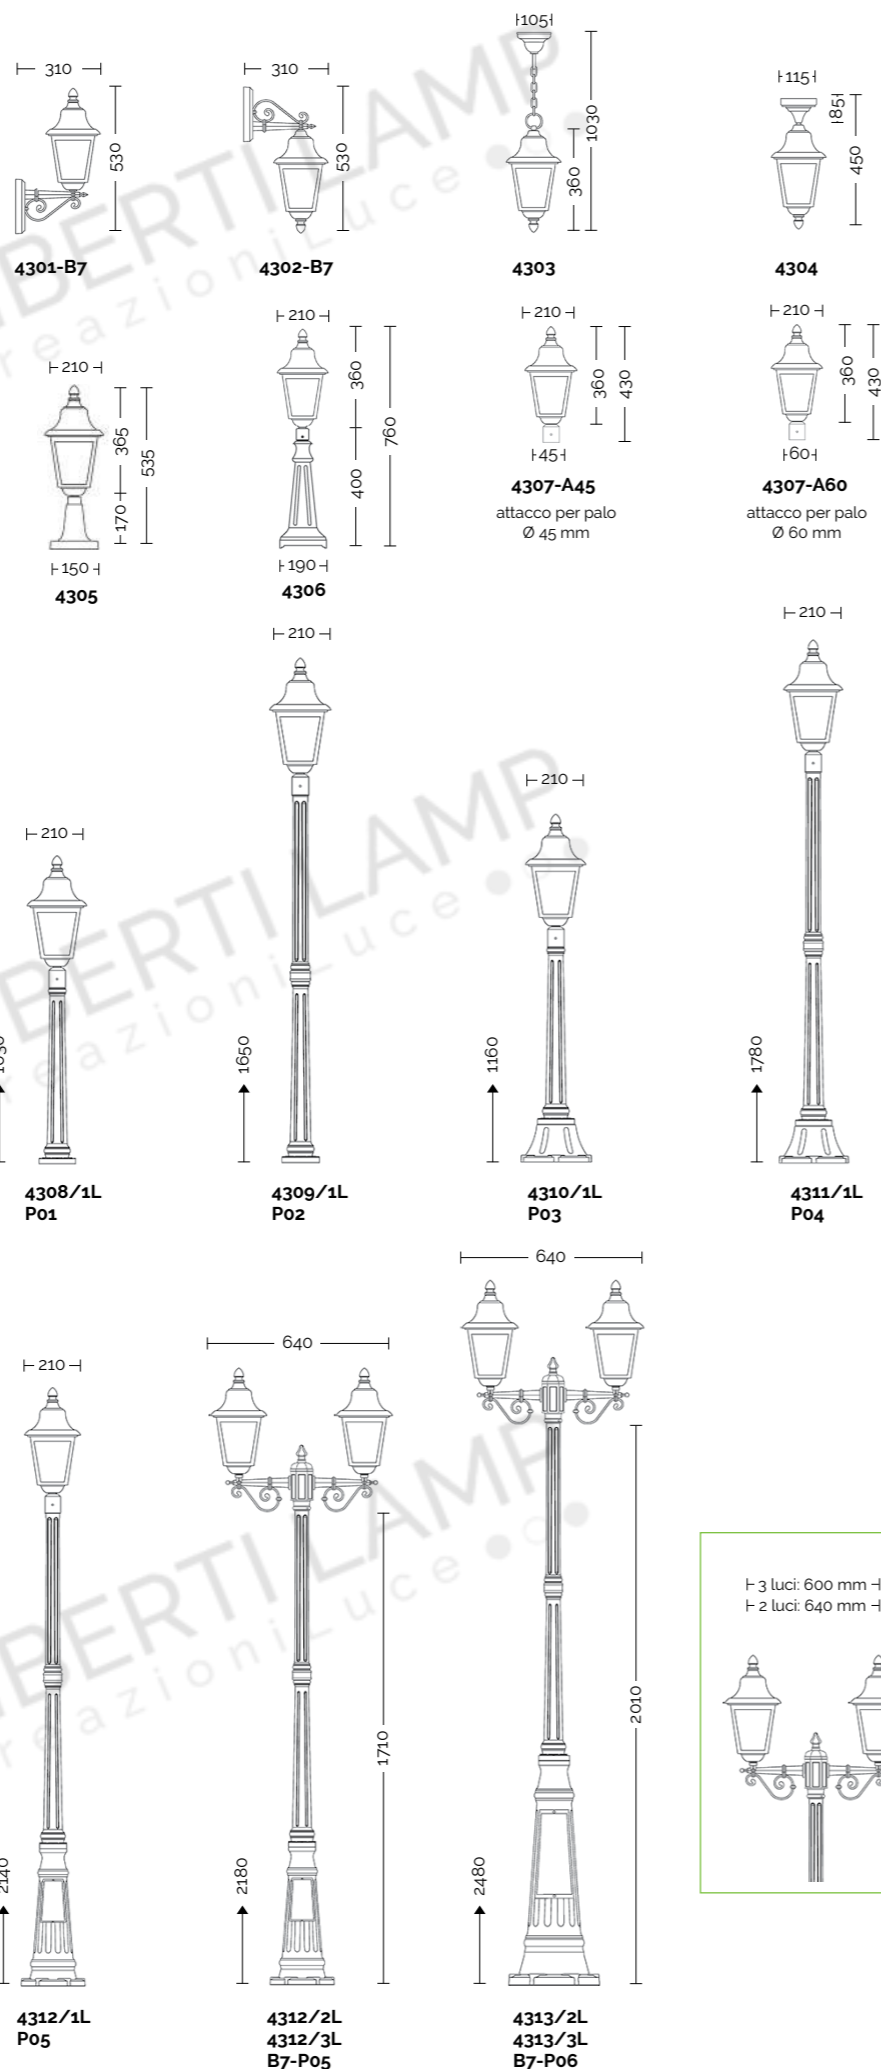

Art. 4310/1L antracite (AN) - VT

Art. 4304 antracite (AN) - VT

COLORI DISPONIBILI:

- AN = grigio antracite
- NN = nero gofrato
- NO = nero-oro
- NA = nero-argento
- NR = nero-rame
- NV = nero-verde

Per BIANCO GOFRATO e varianti:
- minimo d'ordine €200 netto
- aumento 10% su prezzo di listino
- consegna 20-25 giorni lavorativi

Corpo: alluminio pressofuso

Diffusore: vetro

- VT = vetro trasparente (standard)
- VS = vetro sabbato (su richiesta, vedere le condizioni riportate nel listino prezzi)

Viteria esterna in acciaio inox.
Tasselli di fissaggio inclusi.
Lampadina non inclusa.
Specifiche bracci e pali a pag. 262-265
Accessori a pag. 266

COLOURS AVAILABLE:

- AN = anthracite grey
- NN = black matt
- NO = black-gold
- NA = black-silver
- NR = black-copper
- NV = black-green

For WHITE refer to conditions on price list.

Body: die cast aluminium

Diffuser: glass

- VT = transparent glass (standard)
- VS = satin glass (on request, refer to conditions on price list).

External screws: stainless steel
Anchorage screws included.
Bulbs not included.
Arms and poles details on page 262-265
Accessories on page 266

Lampadine alogene, fluorescenti e a Led.
For alogen, fluorescent and Led lamps.

- E27 75W
- E27 23W
- IP43