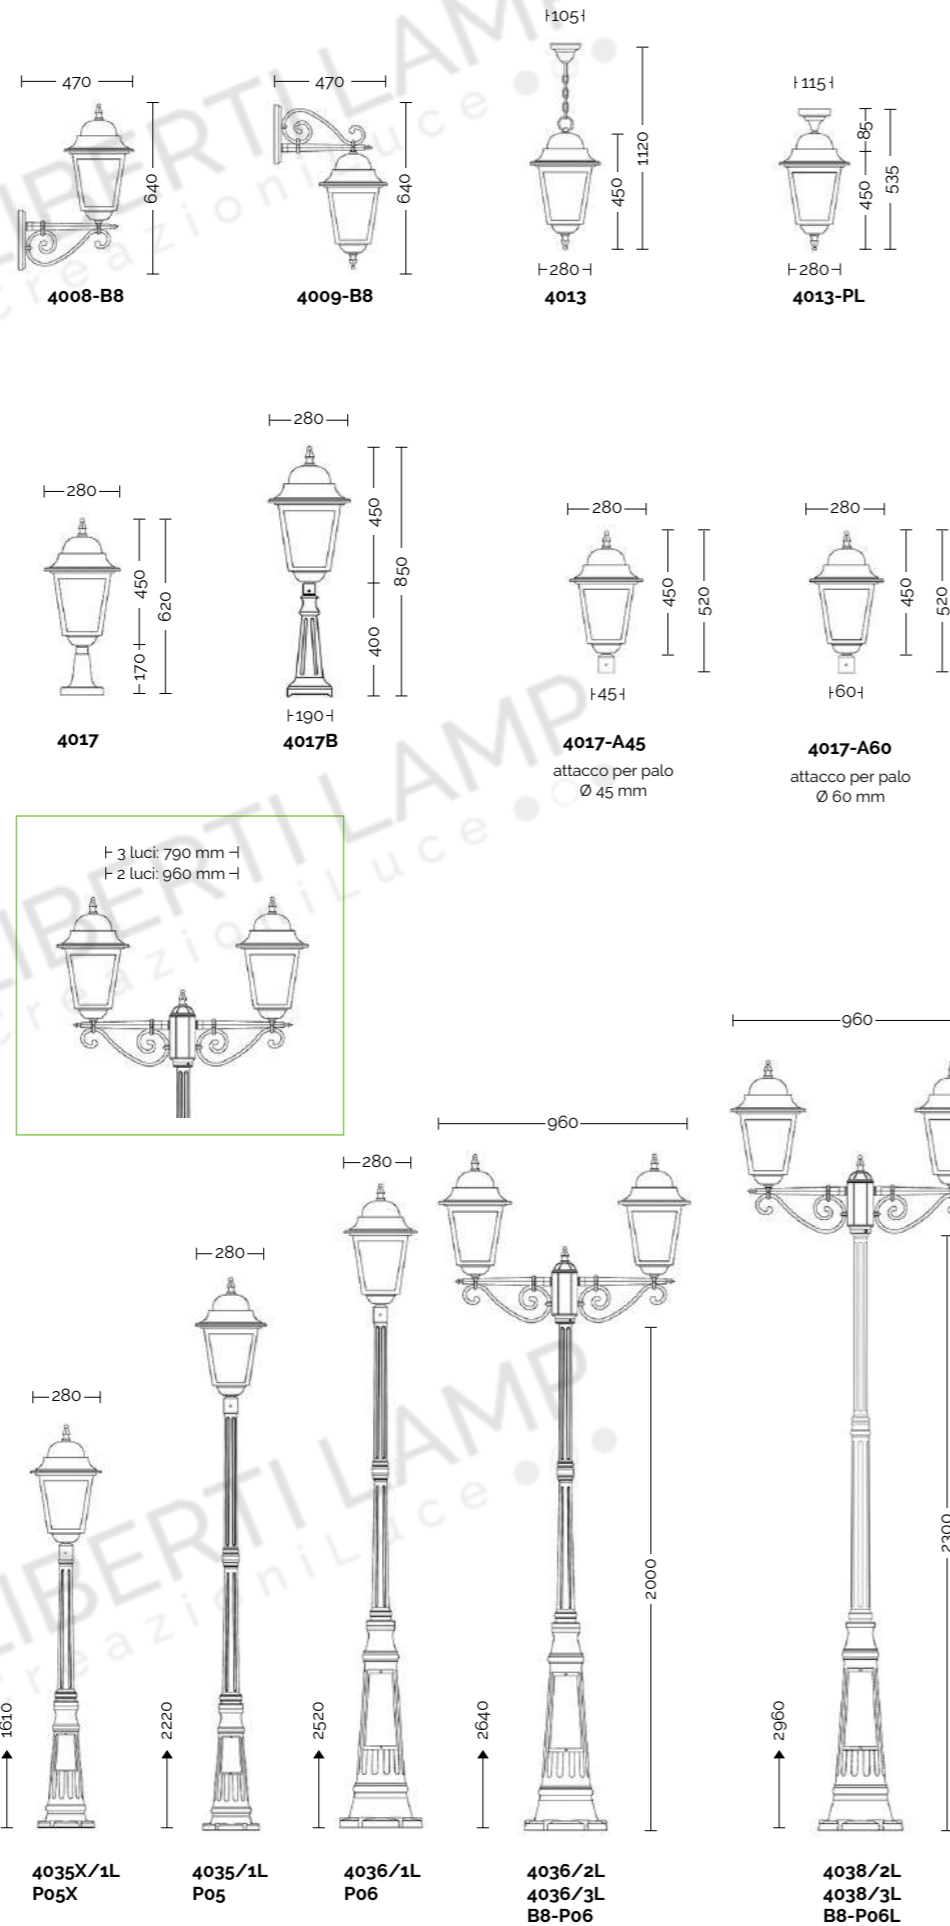

Corpo: alluminio pressofuso
Diffusore: vetro

 VT = vetro trasparente (standard)

 VS = vetro sabbato (su richiesta, vedere le condizioni riportate nel listino prezzi)

Viteria esterna in acciaio inox.
Tasselli di fissaggio inclusi.
Lampadina non inclusa.

Body: die cast aluminium
Diffuser: glass

 VT = transparent glass (standard)

 VS = satin glass (on request, refer to conditions on price list).

External screws: stainless steel
Anchorage screws included.
Bulbs not included.

 Arms and poles details on page 262-265
Accessories on page 266

Lampadine alogene, fluorescenti e a Led.
For alogen, fluorescent and Led lamps.

A** ... E

 E27 75W

 E27 23W

Art. 4008-B8 nero-rame (NR) - VT

Art. 4017B nero-argento (NA) - VS

Art. 4013 nero-oro (NO) - VT

Art. 4035X/1L nero-rame (NR) - VT

Art. 4036/2L
nero-rame
(NR) - VT

Art. 4036/1L
nero-rame
(NR) - VT

Art. 4038/3L
nero-rame (NR) - VT