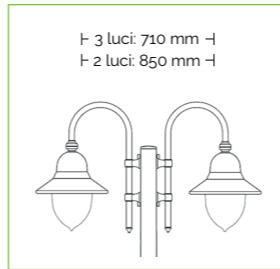

Corpo: alluminio pressofuso

Diffusore: policarbonato (i pg. 267)

DF = policarbonato fumé (standard)

DO = policarbonato opale

DT = policarbonato trasparente

Viteria esterna in acciaio inox.
Tasselli di fissaggio inclusi.
Lampadina non inclusa.
Specifiche bracci e pali a pag. 262-265
Accessori a pag. 266

Body: die cast aluminium

Diffuser: polycarbonate

DF = smoked polycarbonate (standard)

DO = opal polycarbonate (i pg. 267)

DT = transparent polycarbonate

External screws: stainless steel
Anchorage screws included.
Bulbs not included.

Arms and poles details on page 262-265
Accessories on page 266

Lampadine alogene, fluorescenti e a Led.
For alogen, fluorescent and Led lamps.

A** ... E

E27 75W

E27 23W

CE IP43

Art. 5852-B5R bianco-oro (BO)