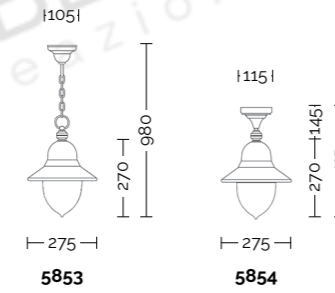

Corpo: alluminio pressofuso

Diffusore: policarbonato (i pg. 267)

DF = policarbonato fumé (standard)

DO = policarbonato opale

DT = policarbonato trasparente

Viteria esterna in acciaio inox.
Tasselli di fissaggio inclusi.
Lampadina non inclusa.
Specifiche bracci e pali a pag. 262-265
Accessori a pag. 266

Body: die cast aluminium

Diffuser: polycarbonate

DF = smoked polycarbonate (standard)

DO = opal polycarbonate (i pg. 267)

DT = transparent polycarbonate

External screws: stainless steel
Anchorage screws included.
Bulbs not included.

Arms and poles details on page 262-265
Accessories on page 266

Lampadine alogene, fluorescenti e a Led.
For alogen, fluorescent and Led lamps.

A** ... E

E27 75W

E27 23W

CE IP43

Art. 5852-B5R bianco-oro (BO)

Art. 5851-B3T bianco-oro (BO)

Art. 5854 bianco gofrato (BB)

Art. 5850-B3 bianco gofrato (BB)

Art. 5857/2L bianco gofrato (BB)

Art. 5856/1L bianco gofrato (BB)

Art. 5858/3L bianco-oro (BO)