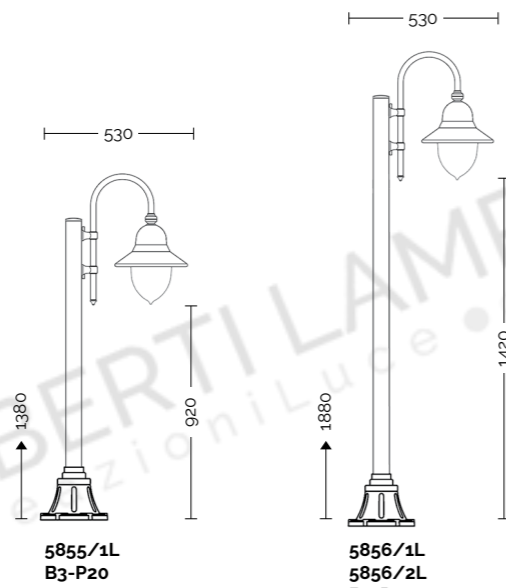

Corpo: alluminio pressofuso

Diffusore: policarbonato (i pg. 267)

DF = policarbonato fumé (standard)

DO = policarbonato opale

DT = policarbonato trasparente

Viteria esterna in acciaio inox.
Tasselli di fissaggio inclusi.
Lampadina non inclusa.
Specifiche bracci e pali a pag. 262-265
Accessori a pag. 266

Body: die cast aluminium

Diffuser: polycarbonate

DF = smoked polycarbonate (standard)

DO = opal polycarbonate (i pg. 267)

DT = transparent polycarbonate

External screws: stainless steel
Anchorage screws included.
Bulbs not included.

Arms and poles details on page 262-265
Accessories on page 266

Lampadine alogene, fluorescenti e a Led.
For alogen, fluorescent and Led lamps.

A** ... E

E27 75W

E27 23W

CE IP43

Art. 5852-B5R bianco-oro (BO)

Art. 5851-B3T bianco-oro (BO)

Art. 5854 bianco gofrato (BB)

Art. 5850-B3 bianco gofrato (BB)

Art. 5857/2L bianco gofrato (BB)

Art. 5856/1L bianco gofrato (BB)

Art. 5858/3L bianco-oro (BO)