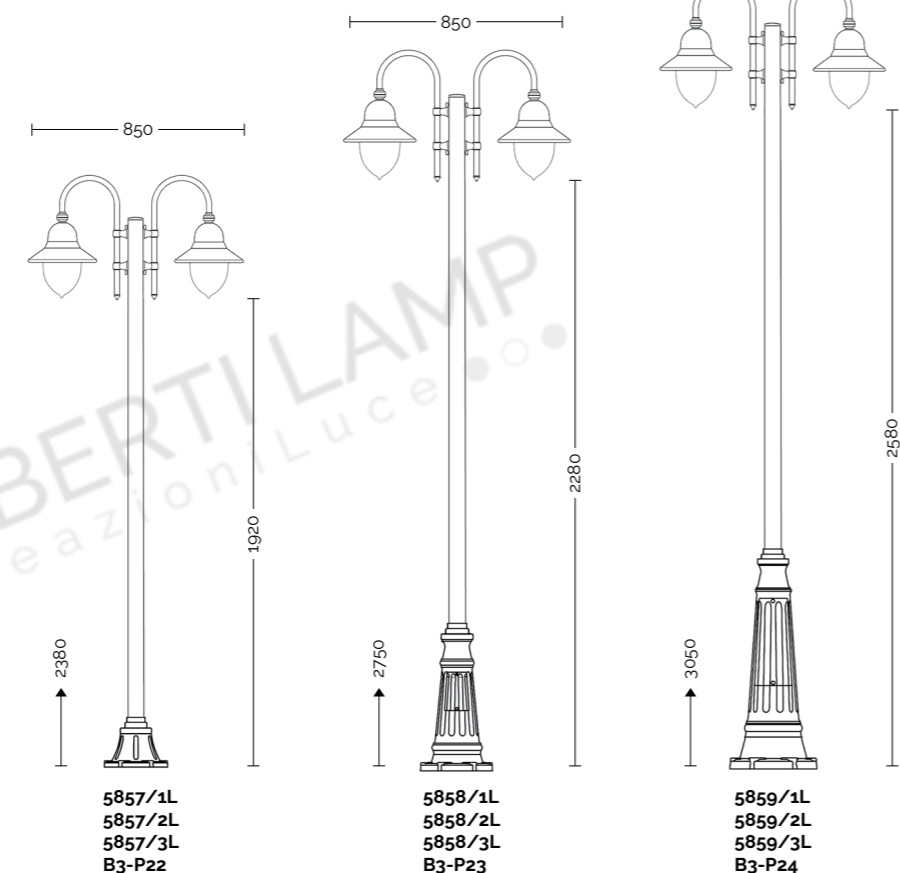

Corpo: alluminio pressofuso

Diffusore: policarbonato (i pg. 267)

DF = policarbonato fumé (standard)

DO = policarbonato opale

DT = policarbonato trasparente

Viteria esterna in acciaio inox.
Tasselli di fissaggio inclusi.
Lampadina non inclusa.
Specifiche bracci e pali a pag. 262-265
Accessori a pag. 266

Body: die cast aluminium

Diffuser: polycarbonate

DF = smoked polycarbonate (standard)

DO = opal polycarbonate (i pg. 267)

DT = transparent polycarbonate

External screws: stainless steel
Anchorage screws included.
Bulbs not included.

Arms and poles details on page 262-265
Accessories on page 266

Lampadine alogene, fluorescenti e a Led.
For alogen, fluorescent and Led lamps.

A** ... E

E27 75W

E27 23W

CE IP43

Art. 5852-B5R bianco-oro (BO)

Art. 5851-B3T bianco-oro (BO)

Art. 5854 bianco gofrato (BB)

Art. 5850-B3 bianco gofrato (BB)

Art. 5857/2L bianco gofrato (BB)

Art. 5856/1L bianco gofrato (BB)

Art. 5858/3L bianco-oro (BO)