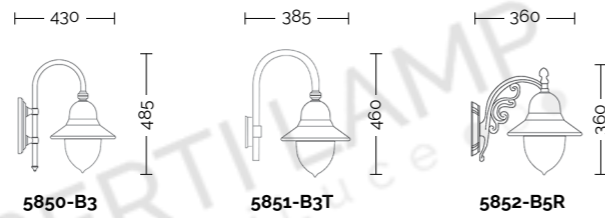

Arms and poles details on page 262-265
Accessories on page 266

Lampadine alogene, fluorescenti e a Led.
For alogen, fluorescent and Led lamps.

A** ... E

E27 75W

E27 23W

CE IP43

Art. 5852-B5R bianco-oro (BO)